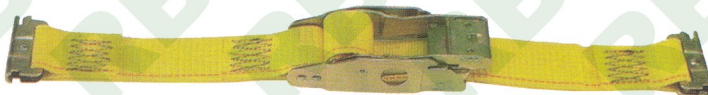

1-3/4" / 45 mm Logistic Straps

RT607