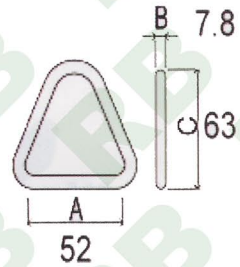

WH502
2" Triangle Ring
B/S: 2500Kgs/ 5500Lbs