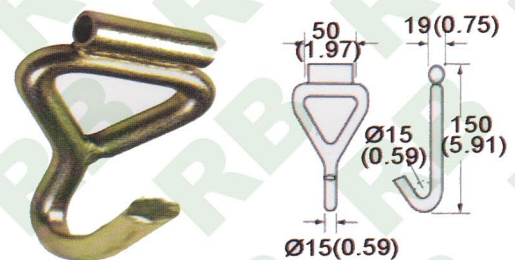

WH301

Swivel J Hook, 25mm/1"
B/S: 1500 kgs/3000 lbs

WH307

1 1/2" Swivel J Hook, 35mm
B/S: 3000 kgs/6600 lbs

WH302

2" Swivel J Hook W/Screw, 50mm
B/S: 5000 kgs/11000 lbs

WH308

2" Swivel J Hook W/Screw
B/S: 5000 kgs/10000 lbs

WH303

1 1/2" Single J Hook, 35mm
B/S: 3000 kgs/6600 lbs

WH309

2" Single J Hook, 50mm
B/S: 5000 kgs/11000 lbs

WH304

1 1/2" Single J Hook W/ Tube, 35mm
B/S: 3000 kgs/6600 lbs

WH310

2" Single J Hook W/ Tube, 50mm
B/S: 5000 kgs/11000 lbs

WH305

1 1/2" Claw Hook
B/S: 2200 kgs/4840 lbs

WH311

2" Close Reve Hook
B/S: 1500 kgs/3300 lbs

WH306

2" Claw Hook
B/S: 1500 kgs/3300 lbs

WH312

75mm/3" Claw Hook
B/S: 9000 kgs/20000 lbs

*Specification May Slightly Change Without Notice