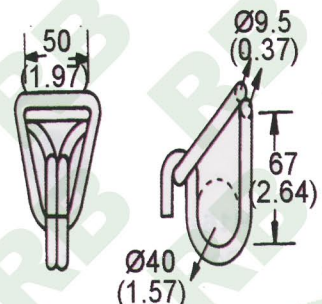

# RB

**WH501**  
1" D Ring  
B/S: 1500Kgs/ 3300Lbs

**WH513**  
2" D Ring  
B/S: 1500Kgs/ 3300Lbs

**WH502**  
2" Triangle Ring  
B/S: 2500Kgs/ 5500Lbs

**WH512**  
2" Delta Ring  
B/S: 5000Kgs/ 11000Lbs

**WH503**  
2" Wire Buckle  
B/S: 4000Kgs/ 8800Lbs

**WH511**  
Oval Link, 2"/50mm  
B/S: 3000Kgs/ 6600Lbs

**WH504**  
One Way Buckle, 40mm  
B/S: 5000Kgs/ 11000Lbs

**WH509**  
One Way Buckle, 50mm  
B/S: 5000Kgs/ 11000Lbs

**WH505** 2" 50MM  
Double J Hook, Center Bar  
B/S: 5000Kgs/ 11000Lbs

**WH510**  
2" Double J Hook W/ Keeper  
B/S: 5000Kgs/ 11000Lbs

**WH506**  
2" Swan Hook & Keeper, 50mm  
B/S: 5000Kgs/ 11000Lbs

**WH507**  
35mm x 2000Kgs

**WH508**  
1" 25mm x 1500Kgs

\*Specification may Slightly Change Without Notice