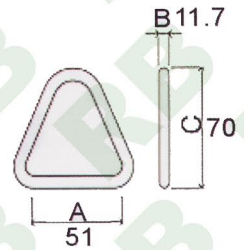

# RB

**WH501**  
1" D Ring  
B/S: 1500Kgs/ 3300Lbs

**WH513**  
2" D Ring  
B/S: 1500Kgs/ 3300Lbs

**WH502**  
2" Triangle Ring  
B/S: 2500Kgs/ 5500Lbs

**WH512**  
2" Delta Ring  
B/S: 5000Kgs/ 11000Lbs

**WH503**  
2" Wire Buckle  
B/S: 4000Kgs/ 8800Lbs

**WH511**  
Oval Link, 2"/50mm  
B/S: 3000Kgs/ 6600Lbs

**WH504**  
One Way Buckle, 40mm  
B/S: 5000Kgs/ 11000Lbs

**WH509**  
One Way Buckle, 50mm  
B/S: 5000Kgs/ 11000Lbs

**WH505** 2" 50MM  
Double J Hook, Center Bar  
B/S: 5000Kgs/ 11000Lbs