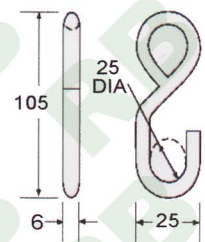

# RB

**WH201**

1" S Hook, Short  
B/S: 800Kgs/ 1760Lbs

**WH207**

1" S Hook, 25mm  
B/S: 800Kgs/ 1760Lbs

**WH202**

1" S Hook  
B/S: 1300Kgs/ 3000Lbs

**WH208**

1" S Hook  
B/S: 500Kgs/ 1100Lbs

**WH203**

1"x1300Kgs/ 3000Lbs

**WH209** 25mm

1" Single J Hook  
B/S: 600Kgs/ 1200Lbs

**WH204**

1" Double S Hook, 25mm  
B/S: 1500Kgs/ 3000Lbs

**WH210** 35mm