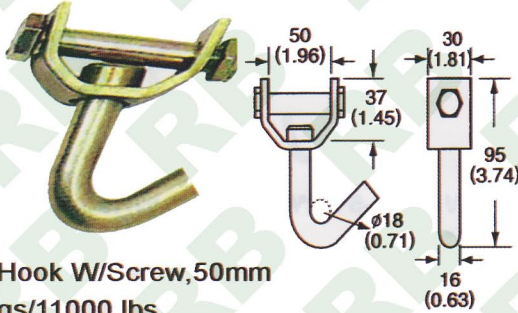

WH302

2" Swivel J Hook W/Screw, 50mm
B/S: 5000 kgs/11000 lbs

WH308

2" Swivel J Hook W/Screw
B/S: 5000 kgs/10000 lbs