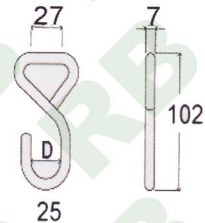

# RB

**WH201**

1" S Hook, Short  
B/S: 800Kgs/ 1760Lbs

**WH207**

1" S Hook, 25mm  
B/S: 800Kgs/ 1760Lbs

**WH202**

1" S Hook  
B/S: 1300Kgs/ 3000Lbs

**WH208**

1" S Hook  
B/S: 500Kgs/ 1100Lbs

**WH203**

1"x1300Kgs/ 3000Lbs

**WH209** 25mm

1" Single J Hook  
B/S: 600Kgs/ 1200Lbs

**WH204**

1" Double S Hook, 25mm  
B/S: 1500Kgs/ 3000Lbs

**WH210** 35mm

**WH510**  
2" Double J Hook W/ Keeper  
B/S: 5000Kgs/ 11000Lbs

**WH506**  
2" Swan Hook & Keeper, 50mm  
B/S: 5000Kgs/ 11000Lbs

**WH507**  
35mm x 2000Kgs

**WH508**  
1" 25mm x 1500Kgs

\*Specification may Slightly Change Without Notice