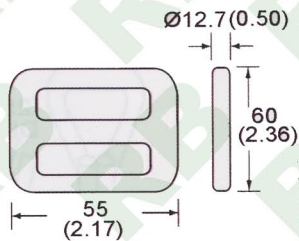

# RB

**WH501**  
1" D Ring  
B/S: 1500Kgs/ 3300Lbs

**WH513**  
2" D Ring  
B/S: 1500Kgs/ 3300Lbs

**WH502**  
2" Triangle Ring  
B/S: 2500Kgs/ 5500Lbs

**WH512**  
2" Delta Ring  
B/S: 5000Kgs/ 11000Lbs

**WH503**  
2" Wire Buckle  
B/S: 4000Kgs/ 8800Lbs