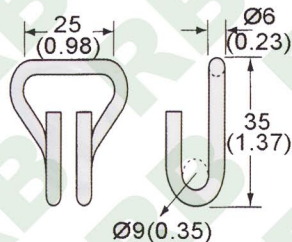

# RB

**WH404**  
Galvanized

**WH405**  
Half PVC

**WH406**  
Full PVC

**WH407**  
B/S: 500 kgs/1100 lbs

**WH408**  
B/S: 800 kgs/1760 lbs

**WH409**  
B/S: 1365 kgs/3000 lbs

**WH414**  
1" Long Double J Hook  
B/S: 1500 kgs/3300 lbs

**WH410**  
1 1/2" Double J Hook, 35mm  
B/S: 2500 kgs/5000 lbs

**WH412**  
2" Double J Hook

B/S: 5000 kgs/11000 lbs

**WH413**  
B/S: 5000 kgs/11000 lbs

**WH415**  
B/S: 5000 kgs/11000 lbs

**WH411**  
B/S: 2500 kgs/5500 lbs

**WH416**  
B/S: 1500 kgs/3300 lbs

**WH417**  
2" Claw Hook  
B/S: 5000 kgs/10000 lbs

**WH420**  
3" Double J Hook , Galvanized  
B/S: 9000 kgs/20000 lbs

**WH418**  
4" Double J Hook, Galvanized  
B/S: 10000 kgs/22000 lbs

**WH419**  
1" Double J Hook  
B/S: 1000 kgs/2200 lbs

**WH421**  
2" Double J Hook, Military Green  
B/S: 5000 kgs/10000 lbs

\*Specification May Slightly Change Without Notice