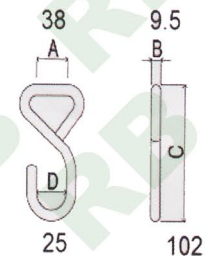

# RB

**WH201**

1" S Hook, Short  
B/S: 800Kgs/ 1760Lbs

**WH207**

1" S Hook, 25mm  
B/S: 800Kgs/ 1760Lbs

**WH202**

1" S Hook  
B/S: 1300Kgs/ 3000Lbs

**WH208**

1" S Hook  
B/S: 500Kgs/ 1100Lbs

**WH203**

1"x1300Kgs/ 3000Lbs

**WH209** 25mm

1" Single J Hook  
B/S: 600Kgs/ 1200Lbs

**WH204**

1" Double S Hook, 25mm  
B/S: 1500Kgs/ 3000Lbs

**WH210** 35mm

1 1/2" Single J Hook  
B/S: 1200Kgs/ 2500Lbs

**WH205**

1 1/2" Double S Hook, 35mm  
B/S: 2300Kgs/ 5000Lbs

**WH211**

2" J Hook, 50mm  
B/S: 1500Kgs/ 3000Lbs

**WH206**

2" Double S Hook, 50mm  
B/S: 4500Kgs/ 10000Lbs