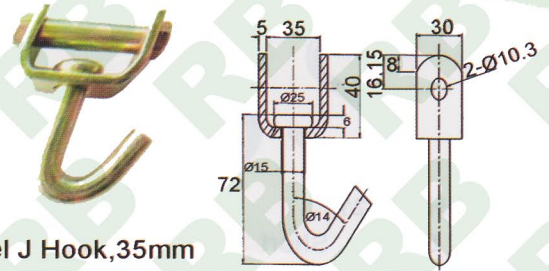

WH301

Swivel J Hook, 25mm/1"
B/S: 1500 kgs/3000 lbs

WH307

1 1/2" Swivel J Hook, 35mm
B/S: 3000 kgs/6600 lbs

WH302

2" Swivel J Hook W/Screw, 50mm
B/S: 5000 kgs/11000 lbs

WH308

2" Swivel J Hook W/Screw
B/S: 5000 kgs/10000 lbs

WH303

1 1/2" Single J Hook, 35mm
B/S: 3000 kgs/6600 lbs

WH309

2" Single J Hook, 50mm
B/S: 5000 kgs/11000 lbs

WH304

1 1/2" Single J Hook W/ Tube, 35mm
B/S: 3000 kgs/6600 lbs

WH310

2" Single J Hook W/ Tube, 50mm
B/S: 5000 kgs/11000 lbs

WH305

1 1/2" Claw Hook
B/S: 2200 kgs/4840 lbs

WH311

2" Close Reve Hook
B/S: 1500 kgs/3300 lbs

WH306

2" Claw Hook
B/S: 1500 kgs/3300 lbs

WH312

75mm/3" Claw Hook
B/S: 9000 kgs/20000 lbs

*Specification May Slightly Change Without Notice