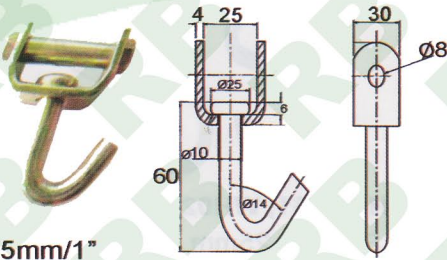

WH301

Swivel J Hook, 25mm/1"
B/S: 1500 kgs/3000 lbs

WH307

1 1/2" Swivel J Hook, 35mm
B/S: 3000 kgs/6600 lbs