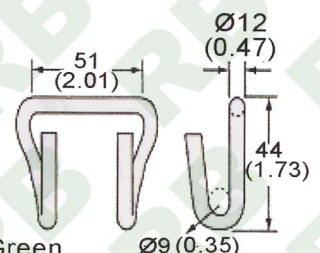

# RB

**WH404**  
Galvanized

**WH405**  
Half PVC

**WH406**  
Full PVC

**WH407**  
B/S: 500 kgs/1100 lbs

**WH408**  
B/S: 800 kgs/1760 lbs

**WH409**  
B/S: 1365 kgs/3000 lbs

**WH414**  
1" Long Double J Hook  
B/S: 1500 kgs/3300 lbs

**WH410**  
1 1/2" Double J Hook, 35mm  
B/S: 2500 kgs/5000 lbs

**WH412**  
2" Double J Hook

B/S: 5000 kgs/11000 lbs

**WH413**  
B/S: 5000 kgs/11000 lbs

**WH415**  
B/S: 5000 kgs/11000 lbs

**WH411**  
B/S: 2500 kgs/5500 lbs

**WH416**  
B/S: 1500 kgs/3300 lbs

**WH417**  
2" Claw Hook  
B/S: 5000 kgs/10000 lbs

**WH420**  
3" Double J Hook , Galvanized  
B/S: 9000 kgs/20000 lbs

**WH418**  
4" Double J Hook, Galvanized  
B/S: 10000 kgs/22000 lbs

**WH419**  
1" Double J Hook  
B/S: 1000 kgs/2200 lbs

**WH421**  
2" Double J Hook, Military Green  
B/S: 5000 kgs/10000 lbs

\*Specification May Slightly Change Without Notice