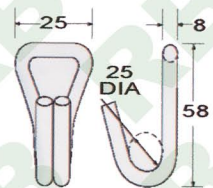

# RB

**WH404**  
Galvanized

**WH405**  
Half PVC

**WH406**  
Full PVC

**WH407**  
B/S: 500 kgs/1100 lbs

**WH408**  
B/S: 800 kgs/1760 lbs

**WH409**  
B/S: 1365 kgs/3000 lbs

**WH414**  
1" Long Double J Hook  
B/S: 1500 kgs/3300 lbs

**WH410**  
1 1/2" Double J Hook, 35mm  
B/S: 2500 kgs/5000 lbs

**WH412**  
2" Double J Hook

B/S: 5000 kgs/11000 lbs

**WH413**  
B/S: 5000 kgs/11000 lbs

**WH415**  
B/S: 5000 kgs/11000 lbs

**WH411**  
B/S: 2500 kgs/5500 lbs