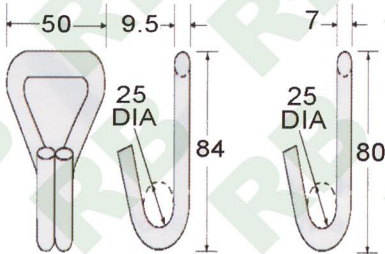

# RB

**WH404**  
Galvanized

**WH405**  
Half PVC

**WH406**  
Full PVC

**WH407**  
B/S: 500 kgs/1100 lbs

**WH408**  
B/S: 800 kgs/1760 lbs

**WH409**  
B/S: 1365 kgs/3000 lbs

**WH414**  
1" Long Double J Hook  
B/S: 1500 kgs/3300 lbs

**WH410**  
1 1/2" Double J Hook, 35mm  
B/S: 2500 kgs/5000 lbs

**WH412**  
2" Double J Hook

B/S: 5000 kgs/11000 lbs

**WH413**  
B/S: 5000 kgs/11000 lbs

**WH415**  
B/S: 5000 kgs/11000 lbs

**WH411**  
B/S: 2500 kgs/5500 lbs

**WH416**  
B/S: 1500 kgs/3300 lbs

**WH417**  
2" Claw Hook  
B/S: 5000 kgs/10000 lbs

**WH420**  
3" Double J Hook , Galvanized  
B/S: 9000 kgs/20000 lbs

**WH418**  
4" Double J Hook, Galvanized  
B/S: 10000 kgs/22000 lbs