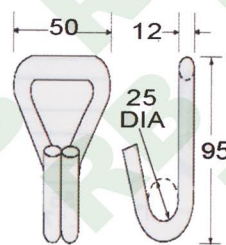

# RB

**WH404**  
Galvanized

**WH405**  
Half PVC

**WH406**  
Full PVC

**WH407**  
B/S: 500 kgs/1100 lbs

**WH408**  
B/S: 800 kgs/1760 lbs

**WH409**  
B/S: 1365 kgs/3000 lbs

**WH414**  
1" Long Double J Hook  
B/S: 1500 kgs/3300 lbs

**WH410**  
1 1/2" Double J Hook, 35mm  
B/S: 2500 kgs/5000 lbs

**WH412**  
2" Double J Hook

B/S: 5000 kgs/11000 lbs

**WH413**  
B/S: 5000 kgs/11000 lbs

**WH415**  
B/S: 5000 kgs/11000 lbs

**WH411**  
B/S: 2500 kgs/5500 lbs