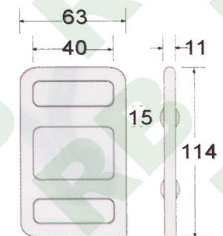

Wire Hooks

RB

WH511
Oval Link, 2"/50mm
B/S: 3000Kgs/ 6600Lbs

*Specification may Slightly Change Without Notice