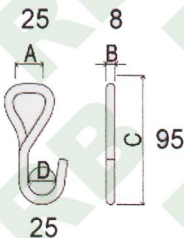

# RB

**WH201**

1" S Hook, Short  
B/S: 800Kgs/ 1760Lbs

**WH207**

1" S Hook, 25mm  
B/S: 800Kgs/ 1760Lbs

**WH202**

1" S Hook  
B/S: 1300Kgs/ 3000Lbs

**WH208**

1" S Hook  
B/S: 500Kgs/ 1100Lbs

**WH203**

1"x1300Kgs/ 3000Lbs

**WH209** 25mm

1" Single J Hook  
B/S: 600Kgs/ 1200Lbs

**WH204**

1" Double S Hook, 25mm  
B/S: 1500Kgs/ 3000Lbs

**WH210** 35mm