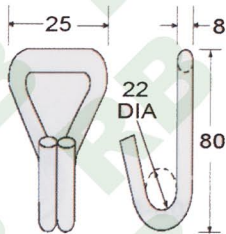

# RB

**WH201**

1" S Hook, Short  
B/S: 800Kgs/ 1760Lbs

**WH207**

1" S Hook, 25mm  
B/S: 800Kgs/ 1760Lbs

**WH202**

1" S Hook  
B/S: 1300Kgs/ 3000Lbs

**WH208**

# RB

**WH404**  
Galvanized

**WH405**  
Half PVC

**WH406**  
Full PVC

**WH407**  
B/S: 500 kgs/1100 lbs

**WH408**  
B/S: 800 kgs/1760 lbs

**WH409**  
B/S: 1365 kgs/3000 lbs

**WH414**  
1" Long Double J Hook  
B/S: 1500 kgs/3300 lbs

**WH410**  
1 1/2" Double J Hook, 35mm  
B/S: 2500 kgs/5000 lbs

**WH412**  
2" Double J Hook

B/S: 5000 kgs/11000 lbs

**WH413**  
B/S: 5000 kgs/11000 lbs

**WH415**  
B/S: 5000 kgs/11000 lbs

**WH411**  
B/S: 2500 kgs/5500 lbs

**WH416**  
B/S: 1500 kgs/3300 lbs

**WH417**  
2" Claw Hook  
B/S: 5000 kgs/10000 lbs

**WH420**  
3" Double J Hook , Galvanized  
B/S: 9000 kgs/20000 lbs

**WH418**  
4" Double J Hook, Galvanized  
B/S: 10000 kgs/22000 lbs