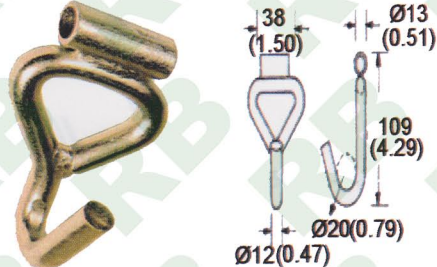

WH304

1 1/2" Single J Hook W/ Tube, 35mm
B/S: 3000 kgs/6600 lbs

WH310

2" Single J Hook W/ Tube, 50mm
B/S: 5000 kgs/11000 lbs