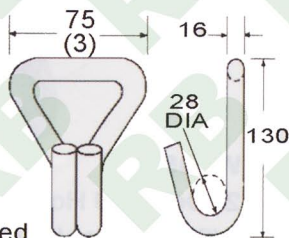

# RB

**WH404**  
Galvanized

**WH405**  
Half PVC

**WH406**  
Full PVC

**WH407**  
B/S: 500 kgs/1100 lbs

**WH408**  
B/S: 800 kgs/1760 lbs

**WH409**  
B/S: 1365 kgs/3000 lbs

**WH414**  
1" Long Double J Hook  
B/S: 1500 kgs/3300 lbs

**WH410**  
1 1/2" Double J Hook, 35mm  
B/S: 2500 kgs/5000 lbs

**WH412**  
2" Double J Hook

B/S: 5000 kgs/11000 lbs

**WH413**  
B/S: 5000 kgs/11000 lbs

**WH415**  
B/S: 5000 kgs/11000 lbs

**WH411**  
B/S: 2500 kgs/5500 lbs

**WH416**  
B/S: 1500 kgs/3300 lbs

**WH417**  
2" Claw Hook  
B/S: 5000 kgs/10000 lbs

**WH420**  
3" Double J Hook , Galvanized  
B/S: 9000 kgs/20000 lbs

**WH418**  
4" Double J Hook, Galvanized  
B/S: 10000 kgs/22000 lbs