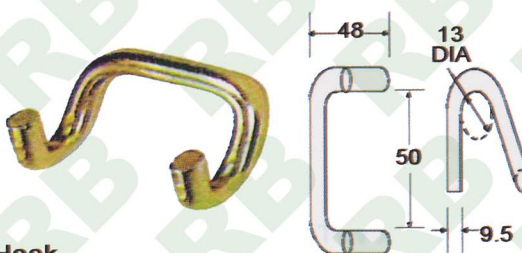

WH306

2" Claw Hook
B/S: 1500 kgs/3300 lbs