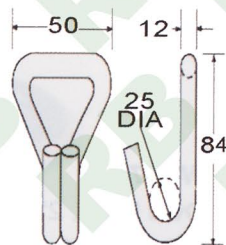

# RB

**WH404**  
Galvanized

**WH405**  
Half PVC

**WH406**  
Full PVC

**WH407**  
B/S: 500 kgs/1100 lbs

**WH408**  
B/S: 800 kgs/1760 lbs

**WH409**  
B/S: 1365 kgs/3000 lbs

**WH414**  
1" Long Double J Hook  
B/S: 1500 kgs/3300 lbs

**WH410**  
1 1/2" Double J Hook, 35mm  
B/S: 2500 kgs/5000 lbs

**WH412**  
2" Double J Hook

B/S: 5000 kgs/11000 lbs

**WH413**  
B/S: 5000 kgs/11000 lbs

**WH415**  
B/S: 5000 kgs/11000 lbs

**WH411**  
B/S: 2500 kgs/5500 lbs

**WH416**  
B/S: 1500 kgs/3300 lbs

**WH417**  
2" Claw Hook  
B/S: 5000 kgs/10000 lbs

**WH420**  
3" Double J Hook , Galvanized  
B/S: 9000 kgs/20000 lbs

**WH418**  
4" Double J Hook, Galvanized  
B/S: 10000 kgs/22000 lbs