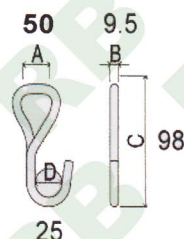

1" S Hook  
B/S: 500Kgs/ 1100Lbs

**WH203**

1"x1300Kgs/ 3000Lbs

**WH209** 25mm

1" Single J Hook  
B/S: 600Kgs/ 1200Lbs

**WH204**

1" Double S Hook, 25mm  
B/S: 1500Kgs/ 3000Lbs

**WH210** 35mm

1 1/2" Single J Hook  
B/S: 1200Kgs/ 2500Lbs

**WH205**

1 1/2" Double S Hook, 35mm  
B/S: 2300Kgs/ 5000Lbs

**WH211**

2" J Hook, 50mm  
B/S: 1500Kgs/ 3000Lbs

**WH206**

2" Double S Hook, 50mm  
B/S: 4500Kgs/ 10000Lbs