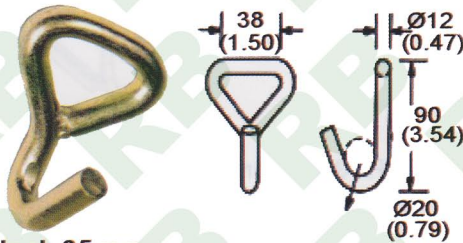

WH303

1 1/2" Single J Hook, 35mm
B/S: 3000 kgs/6600 lbs

WH309

2" Single J Hook, 50mm
B/S: 5000 kgs/11000 lbs