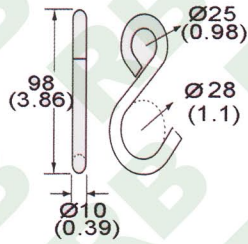

# RB

**WH201**

1" S Hook, Short  
B/S: 800Kgs/ 1760Lbs

**WH207**

1" S Hook, 25mm  
B/S: 800Kgs/ 1760Lbs

**WH202**

1" S Hook  
B/S: 1300Kgs/ 3000Lbs

**WH208**

**WH511**  
Oval Link, 2"/50mm  
B/S: 3000Kgs/ 6600Lbs

**WH504**  
One Way Buckle, 40mm  
B/S: 5000Kgs/ 11000Lbs

**WH509**  
One Way Buckle, 50mm  
B/S: 5000Kgs/ 11000Lbs

**WH505** 2" 50MM  
Double J Hook, Center Bar  
B/S: 5000Kgs/ 11000Lbs

**WH510**  
2" Double J Hook W/ Keeper  
B/S: 5000Kgs/ 11000Lbs

**WH506**  
2" Swan Hook & Keeper, 50mm  
B/S: 5000Kgs/ 11000Lbs

**WH507**  
35mm x 2000Kgs

**WH508**  
1" 25mm x 1500Kgs

\*Specification may Slightly Change Without Notice