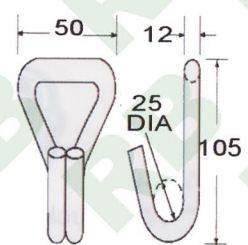

# RB

**WH404**  
Galvanized

**WH405**  
Half PVC

**WH406**  
Full PVC

**WH407**  
B/S: 500 kgs/1100 lbs

**WH408**  
B/S: 800 kgs/1760 lbs

**WH409**  
B/S: 1365 kgs/3000 lbs

**WH414**  
1" Long Double J Hook  
B/S: 1500 kgs/3300 lbs

**WH410**  
1 1/2" Double J Hook, 35mm  
B/S: 2500 kgs/5000 lbs

**WH412**  
2" Double J Hook

B/S: 5000 kgs/11000 lbs

**WH413**  
B/S: 5000 kgs/11000 lbs

**WH415**  
B/S: 5000 kgs/11000 lbs

**WH411**  
B/S: 2500 kgs/5500 lbs

**WH416**  
B/S: 1500 kgs/3300 lbs

**WH417**  
2" Claw Hook  
B/S: 5000 kgs/10000 lbs

**WH420**  
3" Double J Hook , Galvanized  
B/S: 9000 kgs/20000 lbs

**WH418**  
4" Double J Hook, Galvanized  
B/S: 10000 kgs/22000 lbs