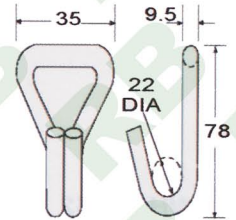

# RB

**WH404**  
Galvanized

**WH405**  
Half PVC

**WH406**  
Full PVC

**WH407**  
B/S: 500 kgs/1100 lbs

**WH408**  
B/S: 800 kgs/1760 lbs

**WH409**  
B/S: 1365 kgs/3000 lbs

**WH414**  
1" Long Double J Hook  
B/S: 1500 kgs/3300 lbs

**WH410**  
1 1/2" Double J Hook, 35mm  
B/S: 2500 kgs/5000 lbs

**WH412**  
2" Double J Hook

B/S: 5000 kgs/11000 lbs

**WH413**  
B/S: 5000 kgs/11000 lbs

**WH415**  
B/S: 5000 kgs/11000 lbs

**WH411**  
B/S: 2500 kgs/5500 lbs

**WH416**  
B/S: 1500 kgs/3300 lbs

**WH417**  
2" Claw Hook  
B/S: 5000 kgs/10000 lbs

**WH420**  
3" Double J Hook , Galvanized  
B/S: 9000 kgs/20000 lbs

**WH418**  
4" Double J Hook, Galvanized  
B/S: 10000 kgs/22000 lbs

**WH510**  
2" Double J Hook W/ Keeper  
B/S: 5000Kgs/ 11000Lbs

**WH506**  
2" Swan Hook & Keeper, 50mm  
B/S: 5000Kgs/ 11000Lbs

**WH507**  
35mm x 2000Kgs

**WH508**  
1" 25mm x 1500Kgs

\*Specification may Slightly Change Without Notice