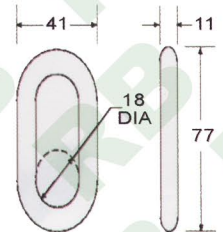

# RB

**WH501**  
1" D Ring  
B/S: 1500Kgs/ 3300Lbs

**WH513**  
2" D Ring  
B/S: 1500Kgs/ 3300Lbs

**WH502**  
2" Triangle Ring  
B/S: 2500Kgs/ 5500Lbs

**WH512**  
2" Delta Ring  
B/S: 5000Kgs/ 11000Lbs

**WH503**  
2" Wire Buckle  
B/S: 4000Kgs/ 8800Lbs

**WH511**  
Oval Link, 2"/50mm  
B/S: 3000Kgs/ 6600Lbs

**WH504**  
One Way Buckle, 40mm  
B/S: 5000Kgs/ 11000Lbs

**WH509**  
One Way Buckle, 50mm  
B/S: 5000Kgs/ 11000Lbs

**WH505** 2" 50MM  
Double J Hook, Center Bar  
B/S: 5000Kgs/ 11000Lbs

**WH510**  
2" Double J Hook W/ Keeper  
B/S: 5000Kgs/ 11000Lbs

**WH506**  
2" Swan Hook & Keeper, 50mm  
B/S: 5000Kgs/ 11000Lbs

**WH507**  
35mm x 2000Kgs

**WH508**  
1" 25mm x 1500Kgs

\*Specification may Slightly Change Without Notice