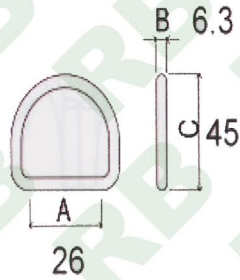

Wire Hooks

RB