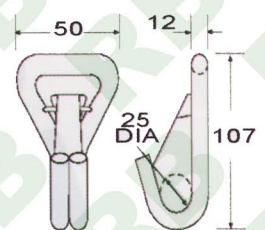

# RB

**WH501**  
1" D Ring  
B/S: 1500Kgs/ 3300Lbs

**WH513**  
2" D Ring  
B/S: 1500Kgs/ 3300Lbs

**WH502**  
2" Triangle Ring  
B/S: 2500Kgs/ 5500Lbs

**WH512**  
2" Delta Ring  
B/S: 5000Kgs/ 11000Lbs

**WH503**  
2" Wire Buckle  
B/S: 4000Kgs/ 8800Lbs

**WH511**  
Oval Link, 2"/50mm  
B/S: 3000Kgs/ 6600Lbs

**WH504**  
One Way Buckle, 40mm  
B/S: 5000Kgs/ 11000Lbs

**WH509**  
One Way Buckle, 50mm  
B/S: 5000Kgs/ 11000Lbs

**WH505** 2" 50MM  
Double J Hook, Center Bar  
B/S: 5000Kgs/ 11000Lbs

**WH510**  
2" Double J Hook W/ Keeper  
B/S: 5000Kgs/ 11000Lbs

**WH506**  
2" Swan Hook & Keeper, 50mm  
B/S: 5000Kgs/ 11000Lbs

**WH507**  
35mm x 2000Kgs

**WH508**  
1" 25mm x 1500Kgs

\*Specification may Slightly Change Without Notice