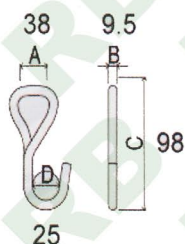

WH205

1 1/2" Double S Hook, 35mm
B/S: 2300Kgs/ 5000Lbs