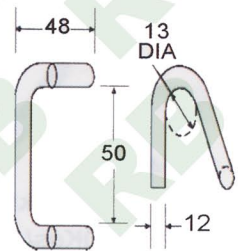

# RB

**WH404**  
Galvanized

**WH405**  
Half PVC

**WH406**  
Full PVC

**WH407**  
B/S: 500 kgs/1100 lbs

**WH408**  
B/S: 800 kgs/1760 lbs

**WH409**  
B/S: 1365 kgs/3000 lbs

**WH414**  
1" Long Double J Hook  
B/S: 1500 kgs/3300 lbs

**WH410**  
1 1/2" Double J Hook, 35mm  
B/S: 2500 kgs/5000 lbs

**WH412**  
2" Double J Hook

B/S: 5000 kgs/11000 lbs

**WH413**  
B/S: 5000 kgs/11000 lbs

**WH415**  
B/S: 5000 kgs/11000 lbs

**WH411**  
B/S: 2500 kgs/5500 lbs

**WH416**  
B/S: 1500 kgs/3300 lbs

**WH417**  
2" Claw Hook  
B/S: 5000 kgs/10000 lbs

**WH420**  
3" Double J Hook , Galvanized  
B/S: 9000 kgs/20000 lbs

**WH418**  
4" Double J Hook, Galvanized  
B/S: 10000 kgs/22000 lbs