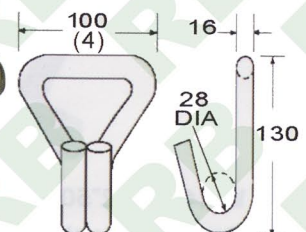

# RB

**WH404**  
Galvanized

**WH405**  
Half PVC

**WH406**  
Full PVC

**WH407**  
B/S: 500 kgs/1100 lbs

**WH408**  
B/S: 800 kgs/1760 lbs

**WH409**  
B/S: 1365 kgs/3000 lbs

**WH414**  
1" Long Double J Hook  
B/S: 1500 kgs/3300 lbs

**WH410**  
1 1/2" Double J Hook, 35mm  
B/S: 2500 kgs/5000 lbs

**WH412**  
2" Double J Hook

B/S: 5000 kgs/11000 lbs

**WH413**  
B/S: 5000 kgs/11000 lbs

**WH415**  
B/S: 5000 kgs/11000 lbs

**WH411**  
B/S: 2500 kgs/5500 lbs

**WH416**  
B/S: 1500 kgs/3300 lbs

**WH417**  
2" Claw Hook  
B/S: 5000 kgs/10000 lbs

**WH420**  
3" Double J Hook , Galvanized  
B/S: 9000 kgs/20000 lbs

**WH418**  
4" Double J Hook, Galvanized  
B/S: 10000 kgs/22000 lbs

**WH419**  
1" Double J Hook  
B/S: 1000 kgs/2200 lbs

**WH421**  
2" Double J Hook, Military Green  
B/S: 5000 kgs/10000 lbs

\*Specification May Slightly Change Without Notice