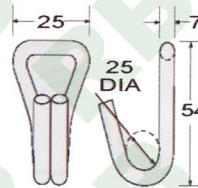

# RB

**WH404**  
Galvanized

**WH405**  
Half PVC

**WH406**  
Full PVC

**WH407**  
B/S: 500 kgs/1100 lbs

**WH408**  
B/S: 800 kgs/1760 lbs

**WH409**  
B/S: 1365 kgs/3000 lbs

**WH414**  
1" Long Double J Hook  
B/S: 1500 kgs/3300 lbs

**WH410**  
1 1/2" Double J Hook, 35mm  
B/S: 2500 kgs/5000 lbs

**WH412**  
2" Double J Hook

B/S: 5000 kgs/11000 lbs

**WH413**  
B/S: 5000 kgs/11000 lbs

**WH415**  
B/S: 5000 kgs/11000 lbs

**WH411**  
B/S: 2500 kgs/5500 lbs

**WH416**  
B/S: 1500 kgs/3300 lbs

**WH417**  
2" Claw Hook  
B/S: 5000 kgs/10000 lbs

**WH420**  
3" Double J Hook , Galvanized  
B/S: 9000 kgs/20000 lbs

**WH418**  
4" Double J Hook, Galvanized  
B/S: 10000 kgs/22000 lbs

**WH510**  
2" Double J Hook W/ Keeper  
B/S: 5000Kgs/ 11000Lbs

**WH506**  
2" Swan Hook & Keeper, 50mm  
B/S: 5000Kgs/ 11000Lbs

**WH507**  
35mm x 2000Kgs

**WH508**  
1" 25mm x 1500Kgs

\*Specification may Slightly Change Without Notice