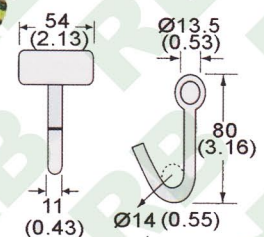

# RB

**WH201**

1" S Hook, Short  
B/S: 800Kgs/ 1760Lbs

**WH207**

1" S Hook, 25mm  
B/S: 800Kgs/ 1760Lbs

**WH202**

1" S Hook  
B/S: 1300Kgs/ 3000Lbs

**WH208**

1" S Hook  
B/S: 500Kgs/ 1100Lbs

**WH203**

1"x1300Kgs/ 3000Lbs

**WH209** 25mm

1" Single J Hook  
B/S: 600Kgs/ 1200Lbs

**WH204**

1" Double S Hook, 25mm  
B/S: 1500Kgs/ 3000Lbs

**WH210** 35mm

1 1/2" Single J Hook  
B/S: 1200Kgs/ 2500Lbs

**WH205**

1 1/2" Double S Hook, 35mm  
B/S: 2300Kgs/ 5000Lbs

**WH211**

2" J Hook, 50mm  
B/S: 1500Kgs/ 3000Lbs

**WH206**

2" Double S Hook, 50mm  
B/S: 4500Kgs/ 10000Lbs

**WH212**

2" J Hook W/Tube  
B/S: 1360Kgs/ 3000Lbs

*\*Specification May Slightly Change Without Notice*