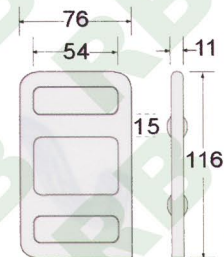

Wire Hooks

RB

WH503
2" Wire Buckle
B/S: 4000Kgs/ 8800Lbs

*Specification may Slightly Change Without Notice