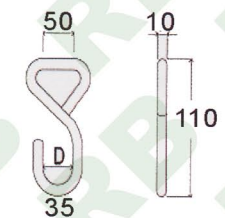

# RB

**WH201**

1" S Hook, Short  
B/S: 800Kgs/ 1760Lbs

**WH207**

1" S Hook, 25mm  
B/S: 800Kgs/ 1760Lbs

**WH202**

1" S Hook  
B/S: 1300Kgs/ 3000Lbs

**WH208**

1" S Hook  
B/S: 500Kgs/ 1100Lbs

**WH203**

1"x1300Kgs/ 3000Lbs

**WH209** 25mm

1" Single J Hook  
B/S: 600Kgs/ 1200Lbs

**WH204**

1" Double S Hook, 25mm  
B/S: 1500Kgs/ 3000Lbs

**WH210** 35mm

1 1/2" Single J Hook  
B/S: 1200Kgs/ 2500Lbs

**WH205**

1 1/2" Double S Hook, 35mm  
B/S: 2300Kgs/ 5000Lbs

**WH211**

2" J Hook, 50mm  
B/S: 1500Kgs/ 3000Lbs

**WH206**

2" Double S Hook, 50mm  
B/S: 4500Kgs/ 10000Lbs

**WH510**  
2" Double J Hook W/ Keeper  
B/S: 5000Kgs/ 11000Lbs

**WH506**  
2" Swan Hook & Keeper, 50mm  
B/S: 5000Kgs/ 11000Lbs

**WH507**  
35mm x 2000Kgs

**WH508**  
1" 25mm x 1500Kgs

\*Specification may Slightly Change Without Notice