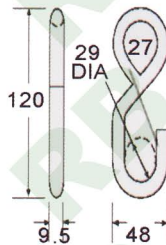

# RB

**WH201**

1" S Hook, Short  
B/S: 800Kgs/ 1760Lbs

**WH207**

1" S Hook, 25mm  
B/S: 800Kgs/ 1760Lbs

**WH202**

1" S Hook  
B/S: 1300Kgs/ 3000Lbs

**WH208**

1" S Hook  
B/S: 500Kgs/ 1100Lbs

**WH203**

1"x1300Kgs/ 3000Lbs

**WH209** 25mm

1" Single J Hook  
B/S: 600Kgs/ 1200Lbs

**WH204**

1" Double S Hook, 25mm  
B/S: 1500Kgs/ 3000Lbs

**WH210** 35mm