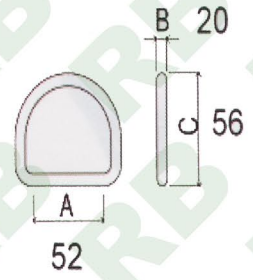

Wire Hooks

RB

*Specification may Slightly Change Without Notice