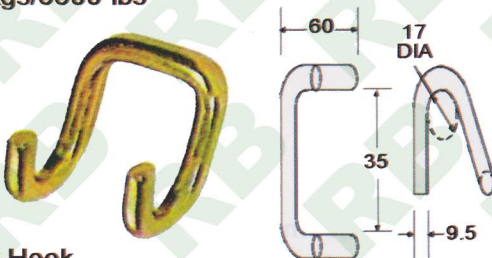

WH305

1 1/2" Claw Hook
B/S: 2200 kgs/4840 lbs