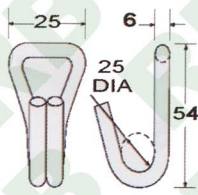

# RB

**WH201**

1" S Hook, Short  
B/S: 800Kgs/ 1760Lbs

**WH207**

1" S Hook, 25mm  
B/S: 800Kgs/ 1760Lbs

**WH202**

1" S Hook  
B/S: 1300Kgs/ 3000Lbs

**WH208**

# RB

**WH404**  
Galvanized

**WH405**  
Half PVC

**WH406**  
Full PVC

**WH407**  
B/S: 500 kgs/1100 lbs

**WH408**  
B/S: 800 kgs/1760 lbs

**WH409**  
B/S: 1365 kgs/3000 lbs

**WH414**  
1" Long Double J Hook  
B/S: 1500 kgs/3300 lbs

**WH410**  
1 1/2" Double J Hook, 35mm  
B/S: 2500 kgs/5000 lbs

**WH412**  
2" Double J Hook

B/S: 5000 kgs/11000 lbs

**WH413**  
B/S: 5000 kgs/11000 lbs

**WH415**  
B/S: 5000 kgs/11000 lbs

**WH411**  
B/S: 2500 kgs/5500 lbs

**WH510**  
2" Double J Hook W/ Keeper  
B/S: 5000Kgs/ 11000Lbs

**WH506**  
2" Swan Hook & Keeper, 50mm  
B/S: 5000Kgs/ 11000Lbs

**WH507**  
35mm x 2000Kgs

**WH508**  
1" 25mm x 1500Kgs

\*Specification may Slightly Change Without Notice