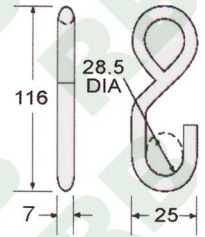

# RB

**WH201**

1" S Hook, Short  
B/S: 800Kgs/ 1760Lbs

**WH207**

1" S Hook, 25mm  
B/S: 800Kgs/ 1760Lbs

**WH202**

1" S Hook  
B/S: 1300Kgs/ 3000Lbs

**WH208**

1" S Hook  
B/S: 500Kgs/ 1100Lbs

**WH203**

1"x1300Kgs/ 3000Lbs

**WH209** 25mm

1" Single J Hook  
B/S: 600Kgs/ 1200Lbs

**WH204**

1" Double S Hook, 25mm  
B/S: 1500Kgs/ 3000Lbs

**WH210** 35mm