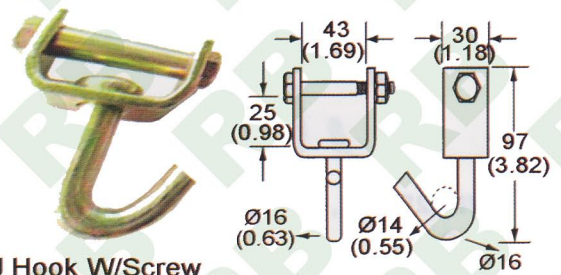

WH301

Swivel J Hook, 25mm/1"
B/S: 1500 kgs/3000 lbs

WH307

1 1/2" Swivel J Hook, 35mm
B/S: 3000 kgs/6600 lbs

WH302

2" Swivel J Hook W/Screw, 50mm
B/S: 5000 kgs/11000 lbs

WH308

2" Swivel J Hook W/Screw
B/S: 5000 kgs/10000 lbs

WH303

1 1/2" Single J Hook, 35mm
B/S: 3000 kgs/6600 lbs

WH309

2" Single J Hook, 50mm
B/S: 5000 kgs/11000 lbs

WH304

1 1/2" Single J Hook W/ Tube, 35mm
B/S: 3000 kgs/6600 lbs

WH310

2" Single J Hook W/ Tube, 50mm
B/S: 5000 kgs/11000 lbs

WH305

1 1/2" Claw Hook
B/S: 2200 kgs/4840 lbs

WH311

2" Close Reve Hook
B/S: 1500 kgs/3300 lbs

WH306

2" Claw Hook
B/S: 1500 kgs/3300 lbs

WH312

75mm/3" Claw Hook
B/S: 9000 kgs/20000 lbs

*Specification May Slightly Change Without Notice