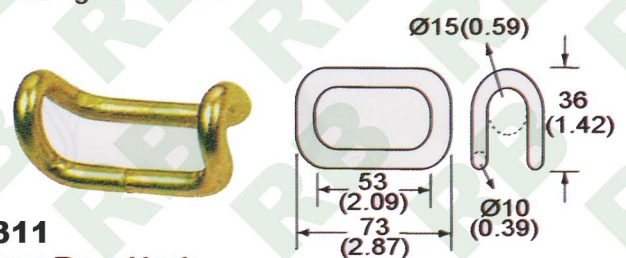

WH311

2" Close Reve Hook
B/S: 1500 kgs/3300 lbs