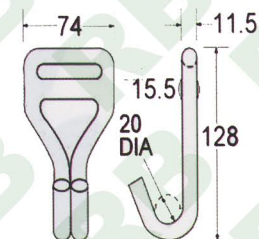

# RB

**WH501**  
1" D Ring  
B/S: 1500Kgs/ 3300Lbs

**WH513**  
2" D Ring  
B/S: 1500Kgs/ 3300Lbs

**WH502**  
2" Triangle Ring  
B/S: 2500Kgs/ 5500Lbs

**WH512**  
2" Delta Ring  
B/S: 5000Kgs/ 11000Lbs

**WH503**  
2" Wire Buckle  
B/S: 4000Kgs/ 8800Lbs

**WH511**  
Oval Link, 2"/50mm  
B/S: 3000Kgs/ 6600Lbs

**WH504**  
One Way Buckle, 40mm  
B/S: 5000Kgs/ 11000Lbs

**WH509**  
One Way Buckle, 50mm  
B/S: 5000Kgs/ 11000Lbs

**WH505** 2" 50MM  
Double J Hook, Center Bar  
B/S: 5000Kgs/ 11000Lbs

**WH510**  
2" Double J Hook W/ Keeper  
B/S: 5000Kgs/ 11000Lbs

**WH506**  
2" Swan Hook & Keeper, 50mm  
B/S: 5000Kgs/ 11000Lbs

**WH507**  
35mm x 2000Kgs

**WH508**  
1" 25mm x 1500Kgs

\*Specification may Slightly Change Without Notice