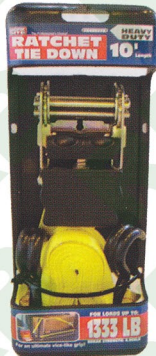

Utility Tiedown Straps in Package **RB**

RT301

RT302

RT303

RT304

RT305

RT306

RT307

RT308

RT309

RT310

RT311

Motorcycle Tie Down Straps
6'/1.8m Head Card

Package are Available in Clam Shell or Plastic Back Board w/display Sticker

Description	
1" x 12' Ratchet Tie Down	2 pcs/Back Board
1" x 12' Ratchet Tie Down	4 pcs/Clamshell
2" x 27' Ratchet Tie Down	1pc/Clamshell
2" x 30' Ratchet Tie Down	1pc/Clamshell
1" x 6' Cam Buckle Tie Down	2 pcs/Back Board
1" x 6' Cam Buckle Tie Down	4 pcs/Clamshell
1" x 6' Motorcycle Tie Down	2 pcs/Back Board
1" x 15' Cam Buckle Tie Down	2 pcs/Clamshell
1" x 10' Cam Buckle Tie Down	2 pcs/Clamshell
1" x 8' Cam Buckle Tie Down	2 pcs/Clamshell
18" Excess Strape	2 pcs/Back Board

RT312
15'/5M

RT313
10'/3.5M

RT314
Soft Tie For
Motorcycle

8'/2.5M

RT315

RT316

RT317

RT318

Elastic Cord, Size Are 8mm or 9mm clam shell
Available From Ø4mm-16mm
& in Reel. Length: 150'-300', 50-90m

RT320

Elastic Cord,
Assorted Size in Plastic Bottle,
From 6pcs, 8pcs, 10pcs, 12pcs,
18pcs, 24pcs