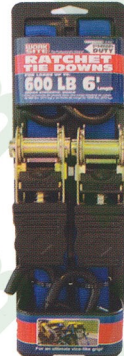

Utility Tiedown Straps in Package **RB**

RT301

RT302

RT303

RT304

RT305

RT306

RT307

RT308

RT309

RT310

RT311

Motorcycle Tie Down Straps
6'/1.8m Head Card

Package are Available in Clam Shell or Plastic Back Board w/display Sticker

Description	
1" x 12' Ratchet Tie Down	2 pcs/Back Board
1" x 12' Ratchet Tie Down	4 pcs/Clamshell
2" x 27' Ratchet Tie Down	1pc/Clamshell
2" x 30' Ratchet Tie Down	1pc/Clamshell
1" x 6' Cam Buckle Tie Down	2 pcs/Back Board
1" x 6' Cam Buckle Tie Down	4 pcs/Clamshell
1" x 6' Motorcycle Tie Down	2 pcs/Back Board
1" x 15' Cam Buckle Tie Down	2 pcs/Clamshell
1" x 10' Cam Buckle Tie Down	2 pcs/Clamshell
1" x 8' Cam Buckle Tie Down	2 pcs/Clamshell
18" Excess Strape	2 pcs/Back Board

RT312
15'/5M

RT313
10'/3.5M

RT314
Soft Tie For
Motorcycle

8'/2.5M

RT315

RT316

RT317

RT318