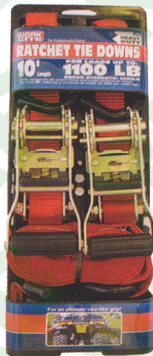

Utility Tiedown Straps in Package **RB**

RT301

RT302

RT303

RT304

RT305

RT306

RT307

RT308

RT309

RT310

RT311

Motorcycle Tie Down Straps
6'/1.8m Head Card

Package are Available in Clam Shell or Plastic Back Board w/display Sticker

Description	
1" x 12' Ratchet Tie Down	2 pcs/Back Board
1" x 12' Ratchet Tie Down	4 pcs/Clamshell
2" x 27' Ratchet Tie Down	1pc/Clamshell
2" x 30' Ratchet Tie Down	1pc/Clamshell
1" x 6' Cam Buckle Tie Down	2 pcs/Back Board
1" x 6' Cam Buckle Tie Down	4 pcs/Clamshell
1" x 6' Motorcycle Tie Down	2 pcs/Back Board
1" x 15' Cam Buckle Tie Down	2 pcs/Clamshell
1" x 10' Cam Buckle Tie Down	2 pcs/Clamshell
1" x 8' Cam Buckle Tie Down	2 pcs/Clamshell
18" Excess Strape	2 pcs/Back Board

RT312
15'/5M

RT313
10'/3.5M

RT314
Soft Tie For
Motorcycle

8'/2.5M

RT315

RT316

RT317

RT318