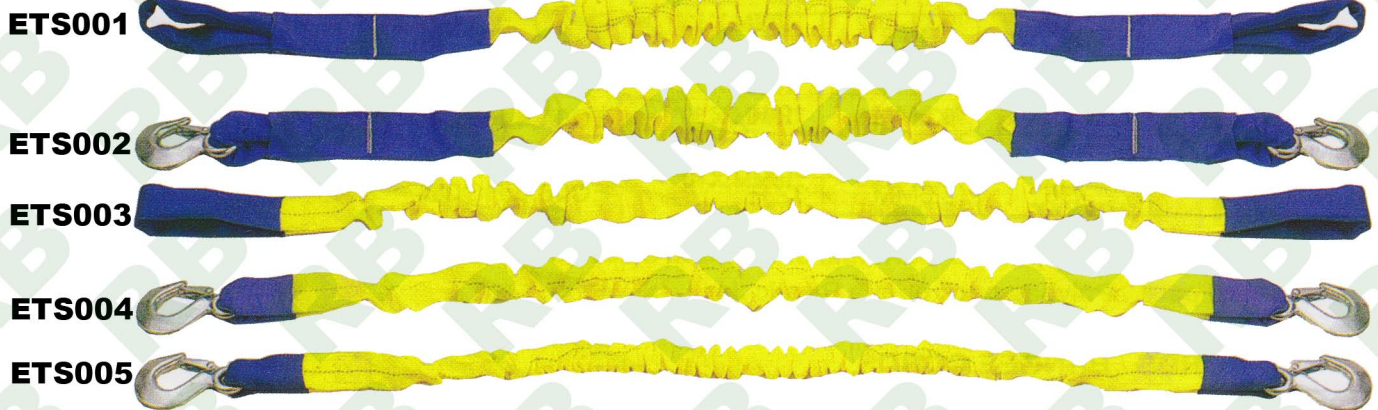

Tow Ropes & Straps

RB

Bungee Elastic Tow Straps

ITEM NO.	WIDTH	LENGTH	KGS/LBS	END
ETS001	2.5"	4M\12FT	4,000/8,800	LOOP
ETS002	2.5"	4M\12FT	4,000/8,800	HOOK
ETS003	1.6"	4M\12FT	2,000/4,000	LOOP
ETS004	1.6"	4M\12FT	2,000/4,000	HOOK
ETS005	1.2"	4M\12FT	1,450/3,000	HOOK

Emergency Tow Ropes, Braided P.P Rope, Hook End

ITEM NO.	DIA	LENGTH	B/S KGS/LBS
ETS011	5/8"	14FT/4M	2,000/4,500
ETS012	7/8"	20FT/6M	4,500/10,000
ETS013	7/8"	1.5-4M	2,000/4,500 ELASTIC
ETS014	7/8"	16FT/5M	2,000/4,500
ETS015	3/4"	16FT/5M	2,000/4,500

Tow Straps

ITEM NO.	WIDTH	LENGTH	KGS/LBS	END
ETS021	1-1/2"	10FT\3.5M	2,500/5,000	LOOP
ETS022	1-1/2"	16FT\6M	2,500/5,000	LOOP
ETS023	2"	20FT\6M	4,000/8000	LOOP
ETS024	1-1/2"	10FT\3.5M	2,500/5,000	HOOP
ETS025	1-1/2"	16FT\6M	2,500/5,000	HOOP
ETS026	2"	20FT\6M	4,000/8,000	HOOP