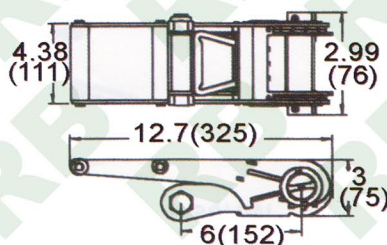

Ratchet Buckles, Stainless

RB

R1050
1" Standard Handle
B/S: 900Kgs/ 1,980Lbs

R1056
1" Standard Handle
B/S: 1,500Kgs/ 3,000Lbs

R1051
1" Standard Handle
B/S: 1,500Kgs/ 3,000Lbs

R1057
1 1/2" Standard Handle
B/S: 1,500Kgs/ 3000Lbs

R1052
1 1/2" Ratchet Buckle, 35mm
B/S: 2000Kgs/ 4400Lbs

R1058
2" Wide Handle
B/S: 1,500Kgs/ 3,300Lbs

R1053
2" Long Handle
B/S: 3,000Kgs/ 6,000Lbs

R1059
2" Standard Ratchet Buckle Stainless Steel
B/S: 3000Kgs/ 6000Lbs

3" & 4" Ratchet Buckles

R1054
3" Long Ratchet Buckle
B/S: 95,00Kgs/ 20,900Lbs

R1060
3" Short Handle
B/S: 9,500Kgs/ 20,900Lbs

R1055
4" Long Handle
B/S: 9,500Kgs/ 20,900Lbs

Grips Style