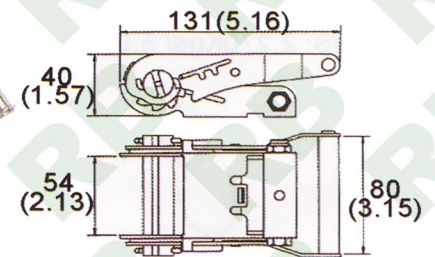

Ratchet Buckles, Stainless

RB

R1050
1" Standard Handle
B/S: 900Kgs/ 1,980Lbs

R1056
1" Standard Handle
B/S: 1,500Kgs/ 3,000Lbs

R1051
1" Standard Handle
B/S: 1,500Kgs/ 3,000Lbs

R1057
1 1/2" Standard Handle
B/S: 1,500Kgs/ 3000Lbs

R1052
1 1/2" Ratchet Buckle, 35mm
B/S: 2000Kgs/ 4400Lbs

R1058
2" Wide Handle
B/S: 1,500Kgs/ 3,300Lbs

R1053
2" Long Handle
B/S: 3,000Kgs/ 6,000Lbs

R1059
2" Standard Ratchet Buckle Stainless Steel
B/S: 3000Kgs/ 6000Lbs

3" & 4" Ratchet Buckles

R1054
3" Long Ratchet Buckle
B/S: 95,00Kgs/ 20,900Lbs

R1060
3" Short Handle
B/S: 9,500Kgs/ 20,900Lbs

R1055
4" Long Handle
B/S: 9,500Kgs/ 20,900Lbs

Grips Style