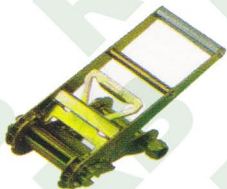

3" & 4" Ratchet Buckles

R1054
3" Long Ratchet Buckle
B/S: 95,00Kgs/ 20,900Lbs