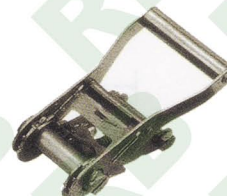

Ratchet Buckles, Stainless

RB

R1050
1" Standard Handle
B/S: 900Kgs/ 1,980Lbs

R1056
1" Standard Handle
B/S: 1,500Kgs/ 3,000Lbs

R1051
1" Standard Handle
B/S: 1,500Kgs/ 3,000Lbs

R1057
1 1/2" Standard Handle
B/S: 1,500Kgs/ 3000Lbs

R1052
1 1/2" Ratchet Buckle, 35mm
B/S: 2000Kgs/ 4400Lbs

R1058
2" Wide Handle
B/S: 1,500Kgs/ 3,300Lbs

R1053
2" Long Handle
B/S: 3,000Kgs/ 6,000Lbs

R1059
2" Standard Ratchet Buckle Stainless Steel
B/S: 3000Kgs/ 6000Lbs