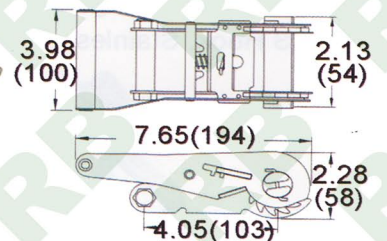

Ratchet Buckles, Stainless

RB

R1050
1" Standard Handle
B/S: 900Kgs/ 1,980Lbs

R1056
1" Standard Handle
B/S: 1,500Kgs/ 3,000Lbs

R1051
1" Standard Handle
B/S: 1,500Kgs/ 3,000Lbs

R1057
1 1/2" Standard Handle
B/S: 1,500Kgs/ 3000Lbs

R1052
1 1/2" Ratchet Buckle, 35mm
B/S: 2000Kgs/ 4400Lbs

R1058
2" Wide Handle
B/S: 1,500Kgs/ 3,300Lbs

R1053
2" Long Handle
B/S: 3,000Kgs/ 6,000Lbs

R1059
2" Standard Ratchet Buckle Stainless Steel
B/S: 3000Kgs/ 6000Lbs

3" & 4" Ratchet Buckles

R1054
3" Long Ratchet Buckle
B/S: 95,00Kgs/ 20,900Lbs

R1060
3" Short Handle
B/S: 9,500Kgs/ 20,900Lbs

R1055
4" Long Handle
B/S: 9,500Kgs/ 20,900Lbs

Grips Style