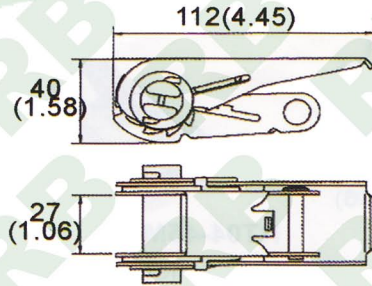

Ratchet Buckles, Stainless

RB

R1050
1" Standard Handle
B/S: 900Kgs/ 1,980Lbs

R1056
1" Standard Handle
B/S: 1,500Kgs/ 3,000Lbs

R1051
1" Standard Handle
B/S: 1,500Kgs/ 3,000Lbs

R1057
1 1/2" Standard Handle
B/S: 1,500Kgs/ 3000Lbs

R1052
1 1/2" Ratchet Buckle, 35mm
B/S: 2000Kgs/ 4400Lbs

R1058
2" Wide Handle
B/S: 1,500Kgs/ 3,300Lbs

R1053
2" Long Handle
B/S: 3,000Kgs/ 6,000Lbs

R1059
2" Standard Ratchet Buckle Stainless Steel
B/S: 3000Kgs/ 6000Lbs

3" & 4" Ratchet Buckles

R1054
3" Long Ratchet Buckle
B/S: 95,00Kgs/ 20,900Lbs

R1060
3" Short Handle
B/S: 9,500Kgs/ 20,900Lbs

R1055
4" Long Handle
B/S: 9,500Kgs/ 20,900Lbs

Grips Style