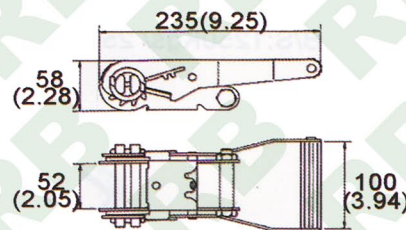

Ratchet Buckles, Stainless

RB

R1050
1" Standard Handle
B/S: 900Kgs/ 1,980Lbs

R1056
1" Standard Handle
B/S: 1,500Kgs/ 3,000Lbs

R1051
1" Standard Handle
B/S: 1,500Kgs/ 3,000Lbs

R1057
1 1/2" Standard Handle
B/S: 1,500Kgs/ 3000Lbs

R1052
1 1/2" Ratchet Buckle, 35mm
B/S: 2000Kgs/ 4400Lbs

R1058
2" Wide Handle
B/S: 1,500Kgs/ 3,300Lbs

R1053
2" Long Handle
B/S: 3,000Kgs/ 6,000Lbs

R1059
2" Standard Ratchet Buckle Stainless Steel
B/S: 3000Kgs/ 6000Lbs

3" & 4" Ratchet Buckles

R1054
3" Long Ratchet Buckle
B/S: 95,00Kgs/ 20,900Lbs

R1060
3" Short Handle
B/S: 9,500Kgs/ 20,900Lbs

R1055
4" Long Handle
B/S: 9,500Kgs/ 20,900Lbs

Grips Style