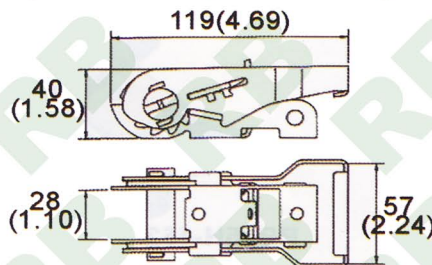

Ratchet Buckles, Stainless

RB

R1050
1" Standard Handle
B/S: 900Kgs/ 1,980Lbs

R1056
1" Standard Handle
B/S: 1,500Kgs/ 3,000Lbs

R1051
1" Standard Handle
B/S: 1,500Kgs/ 3,000Lbs

R1057
1 1/2" Standard Handle
B/S: 1,500Kgs/ 3000Lbs

R1052
1 1/2" Ratchet Buckle, 35mm
B/S: 2000Kgs/ 4400Lbs

R1058
2" Wide Handle
B/S: 1,500Kgs/ 3,300Lbs

R1053
2" Long Handle
B/S: 3,000Kgs/ 6,000Lbs

R1059
2" Standard Ratchet Buckle Stainless Steel
B/S: 3000Kgs/ 6000Lbs

3" & 4" Ratchet Buckles

R1054
3" Long Ratchet Buckle
B/S: 95,00Kgs/ 20,900Lbs

R1060
3" Short Handle
B/S: 9,500Kgs/ 20,900Lbs

R1055
4" Long Handle
B/S: 9,500Kgs/ 20,900Lbs

Grips Style