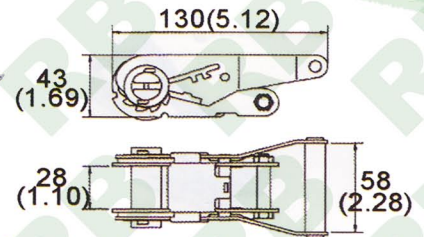

Ratchet Buckles, Stainless

RB

R1050
1" Standard Handle
B/S: 900Kgs/ 1,980Lbs

R1056
1" Standard Handle
B/S: 1,500Kgs/ 3,000Lbs

R1051
1" Standard Handle
B/S: 1,500Kgs/ 3,000Lbs

R1057
1 1/2" Standard Handle
B/S: 1,500Kgs/ 3000Lbs

R1052
1 1/2" Ratchet Buckle, 35mm
B/S: 2000Kgs/ 4400Lbs

R1058
2" Wide Handle
B/S: 1,500Kgs/ 3,300Lbs

R1053
2" Long Handle
B/S: 3,000Kgs/ 6,000Lbs

R1059
2" Standard Ratchet Buckle Stainless Steel
B/S: 3000Kgs/ 6000Lbs

3" & 4" Ratchet Buckles

R1054
3" Long Ratchet Buckle
B/S: 95,00Kgs/ 20,900Lbs

R1060
3" Short Handle
B/S: 9,500Kgs/ 20,900Lbs

R1055
4" Long Handle
B/S: 9,500Kgs/ 20,900Lbs

Grips Style