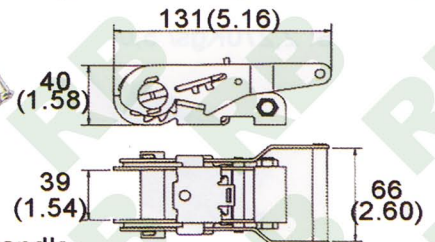

Ratchet Buckles, Stainless

RB

R1050
1" Standard Handle
B/S: 900Kgs/ 1,980Lbs

R1056
1" Standard Handle
B/S: 1,500Kgs/ 3,000Lbs

R1051
1" Standard Handle
B/S: 1,500Kgs/ 3,000Lbs

R1057
1 1/2" Standard Handle
B/S: 1,500Kgs/ 3000Lbs

R1052
1 1/2" Ratchet Buckle, 35mm
B/S: 2000Kgs/ 4400Lbs

R1058
2" Wide Handle
B/S: 1,500Kgs/ 3,300Lbs

R1053
2" Long Handle
B/S: 3,000Kgs/ 6,000Lbs

R1059
2" Standard Ratchet Buckle Stainless Steel
B/S: 3000Kgs/ 6000Lbs

3" & 4" Ratchet Buckles

R1054
3" Long Ratchet Buckle
B/S: 95,00Kgs/ 20,900Lbs

R1060
3" Short Handle
B/S: 9,500Kgs/ 20,900Lbs

R1055
4" Long Handle
B/S: 9,500Kgs/ 20,900Lbs

Grips Style