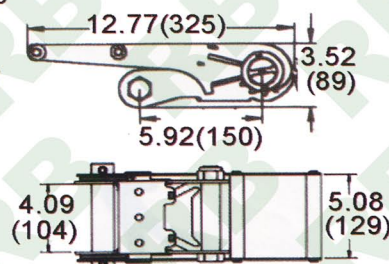

Ratchet Buckles, Stainless

RB

R1050
1" Standard Handle
B/S: 900Kgs/ 1,980Lbs

R1056
1" Standard Handle
B/S: 1,500Kgs/ 3,000Lbs

R1051
1" Standard Handle
B/S: 1,500Kgs/ 3,000Lbs

R1057
1 1/2" Standard Handle
B/S: 1,500Kgs/ 3000Lbs

R1052
1 1/2" Ratchet Buckle, 35mm
B/S: 2000Kgs/ 4400Lbs

R1058
2" Wide Handle
B/S: 1,500Kgs/ 3,300Lbs

R1053
2" Long Handle
B/S: 3,000Kgs/ 6,000Lbs

R1059
2" Standard Ratchet Buckle Stainless Steel
B/S: 3000Kgs/ 6000Lbs

3" & 4" Ratchet Buckles

R1054
3" Long Ratchet Buckle
B/S: 95,00Kgs/ 20,900Lbs

R1060
3" Short Handle
B/S: 9,500Kgs/ 20,900Lbs

R1055
4" Long Handle
B/S: 9,500Kgs/ 20,900Lbs

Grips Style