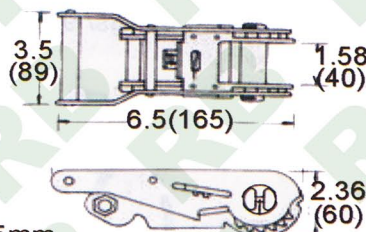

Ratchet Buckles, Stainless

RB

R1050
1" Standard Handle
B/S: 900Kgs/ 1,980Lbs

R1056
1" Standard Handle
B/S: 1,500Kgs/ 3,000Lbs

R1051
1" Standard Handle
B/S: 1,500Kgs/ 3,000Lbs

R1057
1 1/2" Standard Handle
B/S: 1,500Kgs/ 3000Lbs

R1052
1 1/2" Ratchet Buckle, 35mm
B/S: 2000Kgs/ 4400Lbs

R1058
2" Wide Handle
B/S: 1,500Kgs/ 3,300Lbs

R1053
2" Long Handle
B/S: 3,000Kgs/ 6,000Lbs

R1059
2" Standard Ratchet Buckle Stainless Steel
B/S: 3000Kgs/ 6000Lbs

3" & 4" Ratchet Buckles

R1054
3" Long Ratchet Buckle
B/S: 95,00Kgs/ 20,900Lbs

R1060
3" Short Handle
B/S: 9,500Kgs/ 20,900Lbs

R1055
4" Long Handle
B/S: 9,500Kgs/ 20,900Lbs

Grips Style