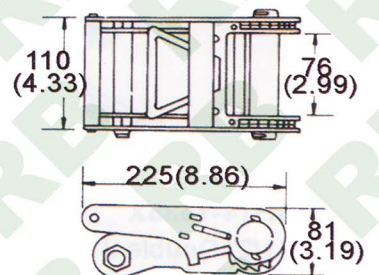

Ratchet Buckles, Stainless

RB

R1050
1" Standard Handle
B/S: 900Kgs/ 1,980Lbs

R1056
1" Standard Handle
B/S: 1,500Kgs/ 3,000Lbs

R1051
1" Standard Handle
B/S: 1,500Kgs/ 3,000Lbs

R1057
1 1/2" Standard Handle
B/S: 1,500Kgs/ 3000Lbs

R1052
1 1/2" Ratchet Buckle, 35mm
B/S: 2000Kgs/ 4400Lbs

R1058
2" Wide Handle
B/S: 1,500Kgs/ 3,300Lbs

R1053
2" Long Handle
B/S: 3,000Kgs/ 6,000Lbs

R1059
2" Standard Ratchet Buckle Stainless Steel
B/S: 3000Kgs/ 6000Lbs

3" & 4" Ratchet Buckles

R1054
3" Long Ratchet Buckle
B/S: 95,00Kgs/ 20,900Lbs

R1060
3" Short Handle
B/S: 9,500Kgs/ 20,900Lbs

R1055
4" Long Handle
B/S: 9,500Kgs/ 20,900Lbs

Grips Style