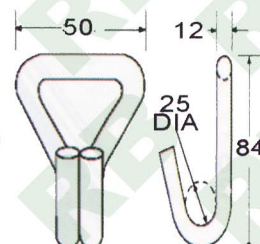

For Towing

Ø22(0.87)

R1039

2" Ratchet Buckle W/Snap Hook, 50mm
Snap Hook With 2 PCs Spacers
B/S: 2,270Kgs/ 5,000Lbs

R1041

2" Ratchet Buckle W/Tab Hook
B/S: 1,300Kgs/ 3,000Lbs

R1040

2" Short Handle W/Snap Hook
B/S: 2,270Kgs/ 5,000Lbs

R1042

2" Wrench Drive
B/S: 4500Kgs/ 9090Lbs

Double Hex(55)

600Kgs/ 1320Lbs

WR1001 800Kgs /1760Lbs
1" S Hook, Stainless

WR1005

1-1/2" S Hook, Stainless
10.5mm B/S:1250Kgs/ 2500Lbs

WR1006

2" S Hook, Stainless
11mm B/S: 1500Kgs/ 3300Lbs

WR1002

1" Double J Hook, Stainless
B/S: 800Kgs/ 1760Lbs

WR1007

1" Double J Hook, Stainless
B/S: 1200Kgs/ 2640Lbs

WR1003

1 1/2" Double J Hook, Stainless
B/S: 1300Kgs/ 2860Lbs

WR1007 50MM/2"

2" Double J Hook, Stainless
B/S:1500Kgs/ 3300Lbs

WR1004

3" Double J Hook
B/S: 2500Kgs/ 5500Lbs

WR1009