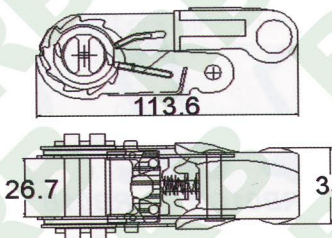

R1003
1" Ratchet Buckle
B/S: 1500Kgs/ 3300Lbs

R1009
1" Ratchet Buckle, 25mm
B/S: 1500Kgs/ 3300Lbs

R1004
1" Ratchet Buckle, Rubber Hand
B/S: 1500Kgs/ 3000Lbs

R1010
1 1/8" Ratchet Buckle, Rubber Hand, 30mm
B/S: 1500Kgs/ 3000Lbs

R1005
1" Ratchet Buckle, Rubber Hand, 25mm
B/S: 800Kgs/ 1760Lbs

R1011
W/Rubber Handle
B/S: 1"x3300Lbs

R1012
W/Rubber Handle
B/S: 1"x3300Lbs

35mm/ 1-1/2"

R1006
1 1/2" Ratchet Buckles, Wide Handle, 35mm
B/S: 2000Kgs/ 4400Lbs