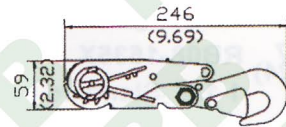

For Towing

Ø22(0.87)

R1039

2" Ratchet Buckle W/Snap Hook, 50mm
Snap Hook With 2 PCs Spacers
B/S: 2,270Kgs/ 5,000Lbs

R1041

2" Ratchet Buckle W/Tab Hook
B/S: 1,300Kgs/ 3,000Lbs

R1040

2" Short Handle W/Snap Hook
B/S: 2,270Kgs/ 5,000Lbs