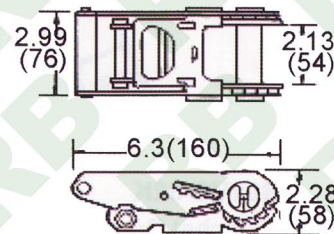

R1028

2" Ratchet Buckle, 50mm, Round Grip
B/S: 5000Kgs/ 11000Lbs

R1033

2" Standard Ratchet Buckle
B/S: 5000Kgs/ 11000Lbs

R1029

2" Ratchet Buckle, 50mm, Plastic Grip
B/S: 5000Kgs/ 11000Lbs

R1034

2" Ratchet Buckle, 50mm, Corrugated Grip
B/S: 5000Kgs/ 11000Lbs