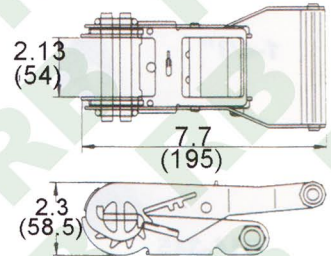

Ratchet Buckles

RB

NEW & Patented!!!

2" Ratchet Buckle, 50mm, Round Grip
B/S: 5000Kgs/ 11000Lbs

2" Standard Ratchet Buckle
B/S: 5000Kgs/ 11000Lbs

2" Ratchet Buckle, 50mm, Plastic Grip
B/S: 5000Kgs/ 11000Lbs

2" Ratchet Buckle, 50mm, Corrugated Grip
B/S: 5000Kgs/ 11000Lbs

2" Ratchet Buckles Short, 50mm, Round Alum. Grip
B/S: 5000Kgs/ 11000Lbs

2" Short Ratchet Buckle with Green Military
B/S: 5000Kgs/ 11000Lbs

2" Wide Handle, 50mm
B/S: 2000Kgs/ 4400Lbs

2" Ratchet Buckle
B/S: 2000Kgs/ 4400Lbs

2" Ratchet Buckle
B/S: 2000Kgs/ 4400Lbs

2" Ratchet Drive Buckle
B/S: 4,500Kgs/ 9,090Lbs

2" Ratchet Driver