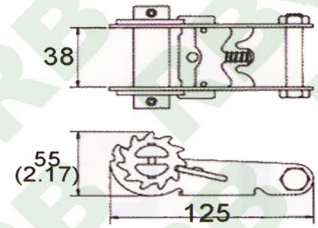

35mm/ 1-1/2"

R1013
1 1/2" Ratchet Buckles, Wide Steel Handle, 35mm
B/S: 3000Kgs/ 6600Lbs

*Specification May Slightly Change Without Notice

Ratchet Buckles

RB

35mm/ 1-1/2"

R1014

1 1/2" Ratchet Buckle, 35mm
B/S: 3000Kgs/ 6000Lbs

35mm/ 1-1/2"

R1021

1 1/2" Wrench Drive Buckle, w/2 Hex Nuts, 35mm
B/S: 3000Kgs/ 6600Lbs

1-4/3"

R1015

1 3/4" Hook End Buckle, 45mm
B/S: 3000Kgs/ 6000Lbs

1-4/3"

R1022