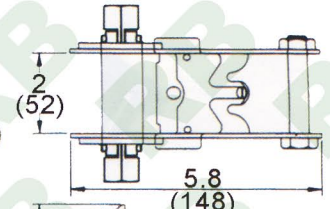

For Towing

Ø22(0.87)

R1039

2" Ratchet Buckle W/Snap Hook, 50mm
Snap Hook With 2 PCs Spacers
B/S: 2,270Kgs/ 5,000Lbs

R1041

2" Ratchet Buckle W/Tab Hook
B/S: 1,300Kgs/ 3,000Lbs

R1040

2" Short Handle W/Snap Hook
B/S: 2,270Kgs/ 5,000Lbs