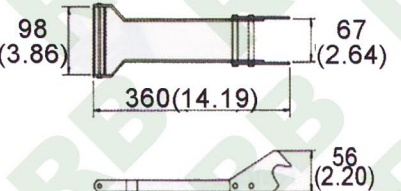

R1037

2" Ratchet Buckle
B/S: 2000Kgs/ 4400Lbs

R1032

2" Ratchet Drive Buckle
B/S: 4,500Kgs/ 9,090Lbs

R1038

2" Ratchet Driver

Ratchet Buckles

RB