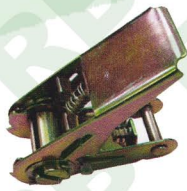

Ratchet Buckles

RB

25mm/1"

R1001
1" Ratchet Buckle, Yellow Chrome, 25mm
B/S: 800Kgs/ 1760Lbs

R1007
1" Ratchet Buckle, Painted, 25mm
B/S: 800Kgs/ 1760Lbs

R1002
1" Ratchet Buckle, 25mm
B/S: 1500Kgs/ 3300Lbs

R1008
1" Ratchet Buckle, Military Green, 25mm
B/S: 1500Kgs/ 3300Lbs

R1003
1" Ratchet Buckle
B/S: 1500Kgs/ 3300Lbs

R1009
1" Ratchet Buckle, 25mm
B/S: 1500Kgs/ 3300Lbs

R1004
1" Ratchet Buckle, Rubber Hand
B/S: 1500Kgs/ 3000Lbs

R1010
1 1/8" Ratchet Buckle, Rubber Hand, 30mm
B/S: 1500Kgs/ 3000Lbs

WR1007 50MM/2"

2" Double J Hook, Stainless
B/S:1500Kgs/ 3300Lbs

WR1004

3" Double J Hook
B/S: 2500Kgs/ 5500Lbs

WR1009