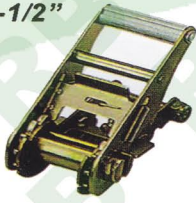

35mm/ 1-1/2"

R1013
1 1/2" Ratchet Buckles, Wide Steel Handle, 35mm
B/S: 3000Kgs/ 6600Lbs

*Specification May Slightly Change Without Notice

Ratchet Buckles

RB

35mm/ 1-1/2"

R1014

1 1/2" Ratchet Buckle, 35mm
B/S: 3000Kgs/ 6000Lbs