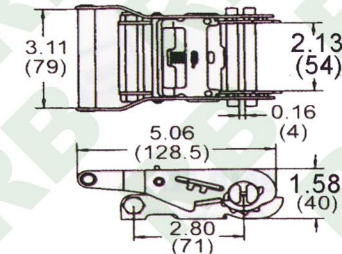

2" Short Ratchet Buckle with Green Military
B/S: 5000Kgs/ 11000Lbs

2" Wide Handle, 50mm
B/S: 2000Kgs/ 4400Lbs