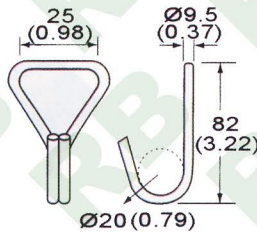

R1042

2" Wrench Drive
B/S: 4500Kgs/ 9090Lbs

Double Hex(55)

600Kgs/ 1320Lbs

WR1001 800Kgs /1760Lbs
1" S Hook, Stainless

WR1005

1-1/2" S Hook, Stainless
10.5mm B/S:1250Kgs/ 2500Lbs

WR1006

2" S Hook, Stainless
11mm B/S: 1500Kgs/ 3300Lbs

WR1002

1" Double J Hook, Stainless
B/S: 800Kgs/ 1760Lbs

WR1007

1" Double J Hook, Stainless
B/S: 1200Kgs/ 2640Lbs

WR1003

1 1/2" Double J Hook, Stainless
B/S: 1300Kgs/ 2860Lbs

WR1007 50MM/2"

2" Double J Hook, Stainless
B/S:1500Kgs/ 3300Lbs

WR1004

3" Double J Hook
B/S: 2500Kgs/ 5500Lbs

WR1009