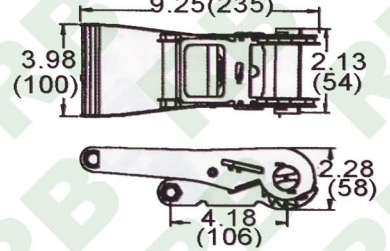

R1024

Rubber Grip

R1018

2" Ratchet Buckle, Corrugated Grip, Double Locks
50mm, B/S: 5000Kgs/ 11000Lbs

R1025

2" Ratchet Buckle, Plastic Grip, Double Lock
50mm, B/S: 5000Kgs/ 11000Lbs

R1019

2" Ratchet Buckle, Rubber Grip, Double Locks
50mm, B/S: 5000Kgs/ 11000Lbs

R1026

2" Ratchet Buckles, Round Grip, Double Locks
50mm, B/S: 5000Kgs/ 11000Lbs

R1020

2" Ratchet Buckle, Ergo Type, 50mm
B/S: 5000Kgs/ 11000Lbs

R1027

2" Ratchet Buckle with Extra Long Handle
B/S: 5000Kgs/ 11000Lbs