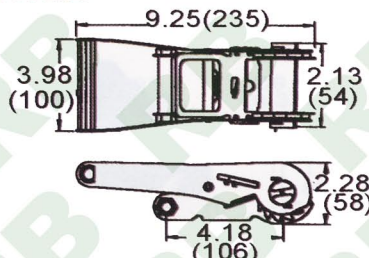

R1024

Rubber Grip

R1018

2" Ratchet Buckle, Corrugated Grip, Double Locks
50mm, B/S: 5000Kgs/ 11000Lbs

R1025

2" Ratchet Buckle, Plastic Grip, Double Lock
50mm, B/S: 5000Kgs/ 11000Lbs

R1019

2" Ratchet Buckle, Rubber Grip, Double Locks
50mm, B/S: 5000Kgs/ 11000Lbs