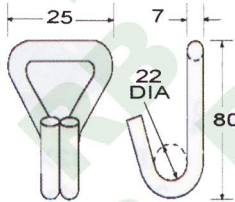

For Towing

Ø22(0.87)

R1039

2" Ratchet Buckle W/Snap Hook, 50mm
Snap Hook With 2 PCs Spacers
B/S: 2,270Kgs/ 5,000Lbs

R1041

2" Ratchet Buckle W/Tab Hook
B/S: 1,300Kgs/ 3,000Lbs

R1040

2" Short Handle W/Snap Hook
B/S: 2,270Kgs/ 5,000Lbs

R1042

2" Wrench Drive
B/S: 4500Kgs/ 9090Lbs

Double Hex(55)

600Kgs/ 1320Lbs

WR1001 800Kgs /1760Lbs
1" S Hook, Stainless

WR1005

1-1/2" S Hook, Stainless
10.5mm B/S:1250Kgs/ 2500Lbs

WR1006

2" S Hook, Stainless
11mm B/S: 1500Kgs/ 3300Lbs

WR1002

1" Double J Hook, Stainless
B/S: 800Kgs/ 1760Lbs

WR1007

1" Double J Hook, Stainless
B/S: 1200Kgs/ 2640Lbs

WR1003

1 1/2" Double J Hook, Stainless
B/S: 1300Kgs/ 2860Lbs

WR1007 50MM/2"

2" Double J Hook, Stainless
B/S:1500Kgs/ 3300Lbs

WR1004

3" Double J Hook
B/S: 2500Kgs/ 5500Lbs

WR1009