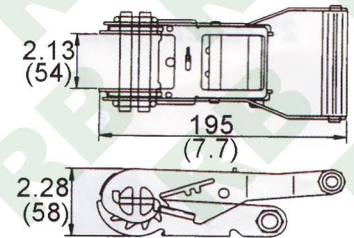

R1028

2" Ratchet Buckle, 50mm, Round Grip
B/S: 5000Kgs/ 11000Lbs

R1033

2" Standard Ratchet Buckle
B/S: 5000Kgs/ 11000Lbs

R1029

2" Ratchet Buckle, 50mm, Plastic Grip
B/S: 5000Kgs/ 11000Lbs

R1034

2" Ratchet Buckle, 50mm, Corrugated Grip
B/S: 5000Kgs/ 11000Lbs