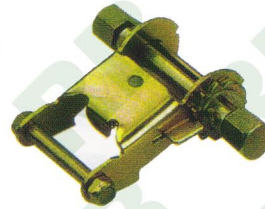

For Towing

Ø22(0.87)

R1039

2" Ratchet Buckle W/Snap Hook, 50mm
Snap Hook With 2 PCs Spacers
B/S: 2,270Kgs/ 5,000Lbs

R1041

2" Ratchet Buckle W/Tab Hook
B/S: 1,300Kgs/ 3,000Lbs

R1040

2" Short Handle W/Snap Hook
B/S: 2,270Kgs/ 5,000Lbs