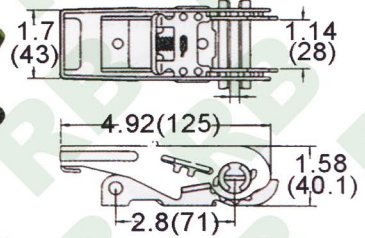

Ratchet Buckles

RB

25mm/1"

R1001
1" Ratchet Buckle, Yellow Chrome, 25mm
B/S: 800Kgs/ 1760Lbs

R1007
1" Ratchet Buckle, Painted, 25mm
B/S: 800Kgs/ 1760Lbs

R1002
1" Ratchet Buckle, 25mm
B/S: 1500Kgs/ 3300Lbs

R1008
1" Ratchet Buckle, Military Green, 25mm
B/S: 1500Kgs/ 3300Lbs

R1003
1" Ratchet Buckle
B/S: 1500Kgs/ 3300Lbs

R1009
1" Ratchet Buckle, 25mm
B/S: 1500Kgs/ 3300Lbs

R1004
1" Ratchet Buckle, Rubber Hand
B/S: 1500Kgs/ 3000Lbs

R1010
1 1/8" Ratchet Buckle, Rubber Hand, 30mm
B/S: 1500Kgs/ 3000Lbs