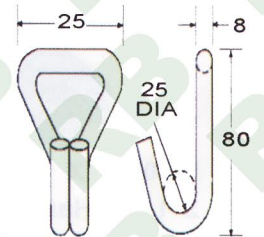

For Towing

Ø22(0.87)

R1039

2" Ratchet Buckle W/Snap Hook, 50mm
Snap Hook With 2 PCs Spacers
B/S: 2,270Kgs/ 5,000Lbs

R1041

2" Ratchet Buckle W/Tab Hook
B/S: 1,300Kgs/ 3,000Lbs

R1040

2" Short Handle W/Snap Hook
B/S: 2,270Kgs/ 5,000Lbs

R1042

2" Wrench Drive
B/S: 4500Kgs/ 9090Lbs

Double Hex(55)

600Kgs/ 1320Lbs

WR1001 800Kgs /1760Lbs
1" S Hook, Stainless

WR1005

1-1/2" S Hook, Stainless
10.5mm B/S:1250Kgs/ 2500Lbs

WR1006

2" S Hook, Stainless
11mm B/S: 1500Kgs/ 3300Lbs

WR1002

1" Double J Hook, Stainless
B/S: 800Kgs/ 1760Lbs

WR1007

1" Double J Hook, Stainless
B/S: 1200Kgs/ 2640Lbs

WR1003

1 1/2" Double J Hook, Stainless
B/S: 1300Kgs/ 2860Lbs

WR1007 50MM/2"

2" Double J Hook, Stainless
B/S:1500Kgs/ 3300Lbs

WR1004

3" Double J Hook
B/S: 2500Kgs/ 5500Lbs

WR1009