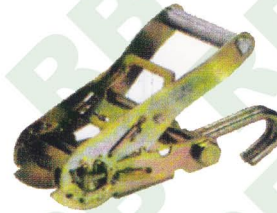

R1037

2" Ratchet Buckle
B/S: 2000Kgs/ 4400Lbs

R1032

2" Ratchet Drive Buckle
B/S: 4,500Kgs/ 9,090Lbs

R1038

2" Ratchet Driver

Ratchet Buckles

RB

For Towing

Ø22(0.87)

R1039

2" Ratchet Buckle W/Snap Hook, 50mm
Snap Hook With 2 PCs Spacers
B/S: 2,270Kgs/ 5,000Lbs

R1041

2" Ratchet Buckle W/Tab Hook
B/S: 1,300Kgs/ 3,000Lbs

R1040

2" Short Handle W/Snap Hook
B/S: 2,270Kgs/ 5,000Lbs