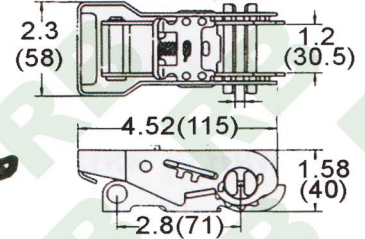

Ratchet Buckles

RB

25mm/1"

R1001
1" Ratchet Buckle, Yellow Chrome, 25mm
B/S: 800Kgs/ 1760Lbs

R1007
1" Ratchet Buckle, Painted, 25mm
B/S: 800Kgs/ 1760Lbs

R1002
1" Ratchet Buckle, 25mm
B/S: 1500Kgs/ 3300Lbs

R1008
1" Ratchet Buckle, Military Green, 25mm
B/S: 1500Kgs/ 3300Lbs

R1003
1" Ratchet Buckle
B/S: 1500Kgs/ 3300Lbs

R1009
1" Ratchet Buckle, 25mm
B/S: 1500Kgs/ 3300Lbs

R1004
1" Ratchet Buckle, Rubber Hand
B/S: 1500Kgs/ 3000Lbs

R1010
1 1/8" Ratchet Buckle, Rubber Hand, 30mm
B/S: 1500Kgs/ 3000Lbs

35mm/ 1-1/2"

R1021

1 1/2" Wrench Drive Buckle, w/2 Hex Nuts, 35mm
B/S: 3000Kgs/ 6600Lbs

1-4/3"

R1015

1 3/4" Hook End Buckle, 45mm
B/S: 3000Kgs/ 6000Lbs

1-4/3"

R1022