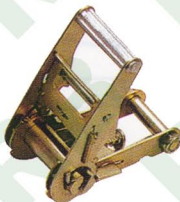

R1028

2" Ratchet Buckle, 50mm, Round Grip
B/S: 5000Kgs/ 11000Lbs

R1033

2" Standard Ratchet Buckle
B/S: 5000Kgs/ 11000Lbs

R1029

2" Ratchet Buckle, 50mm, Plastic Grip
B/S: 5000Kgs/ 11000Lbs

R1034

2" Ratchet Buckle, 50mm, Corrugated Grip
B/S: 5000Kgs/ 11000Lbs