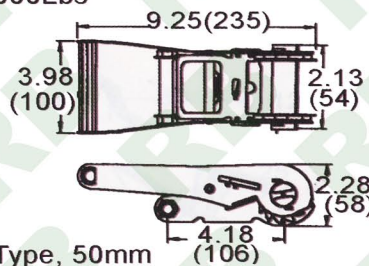

R1020

2" Ratchet Buckle, Ergo Type, 50mm
B/S: 5000Kgs/ 11000Lbs

R1027

2" Ratchet Buckle with Extra Long Handle
B/S: 5000Kgs/ 11000Lbs