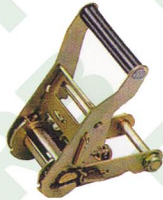

Ratchet Buckles

RB

NEW & Patented!!!

2" Ratchet Buckle, 50mm, Round Grip
B/S: 5000Kgs/ 11000Lbs

2" Standard Ratchet Buckle
B/S: 5000Kgs/ 11000Lbs

R1029

2" Ratchet Buckle, 50mm, Plastic Grip
B/S: 5000Kgs/ 11000Lbs

2" Ratchet Buckle, 50mm, Corrugated Grip
B/S: 5000Kgs/ 11000Lbs

2" Ratchet Buckles Short, 50mm, Round Alum. Grip
B/S: 5000Kgs/ 11000Lbs

2" Short Ratchet Buckle with Green Military
B/S: 5000Kgs/ 11000Lbs

2" Wide Handle, 50mm
B/S: 2000Kgs/ 4400Lbs

2" Ratchet Buckle
B/S: 2000Kgs/ 4400Lbs

2" Ratchet Buckle
B/S: 2000Kgs/ 4400Lbs

2" Ratchet Drive Buckle
B/S: 4,500Kgs/ 9,090Lbs

2" Ratchet Driver