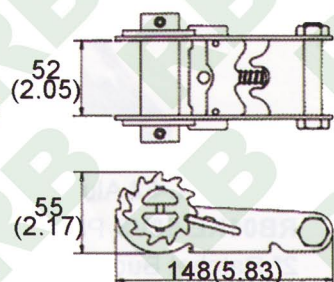

R1032

2" Ratchet Drive Buckle
B/S: 4,500Kgs/ 9,090Lbs