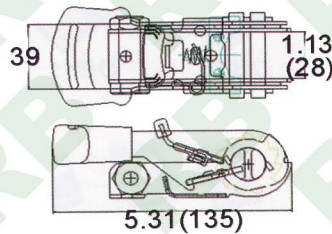

R1004
1" Ratchet Buckle, Rubber Hand
B/S: 1500Kgs/ 3000Lbs