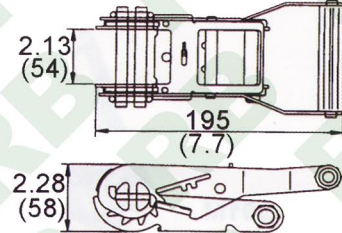

Ratchet Buckles

RB

NEW & Patented!!!

2" Ratchet Buckle, 50mm, Round Grip
B/S: 5000Kgs/ 11000Lbs

2" Standard Ratchet Buckle
B/S: 5000Kgs/ 11000Lbs

2" Ratchet Buckle, 50mm, Plastic Grip
B/S: 5000Kgs/ 11000Lbs

R1034

2" Ratchet Buckle, 50mm, Corrugated Grip
B/S: 5000Kgs/ 11000Lbs

2" Ratchet Buckles Short, 50mm, Round Alum. Grip
B/S: 5000Kgs/ 11000Lbs

2" Short Ratchet Buckle with Green Military
B/S: 5000Kgs/ 11000Lbs

2" Wide Handle, 50mm
B/S: 2000Kgs/ 4400Lbs

2" Ratchet Buckle
B/S: 2000Kgs/ 4400Lbs

2" Ratchet Buckle
B/S: 2000Kgs/ 4400Lbs

2" Ratchet Drive Buckle
B/S: 4,500Kgs/ 9,090Lbs

2" Ratchet Driver