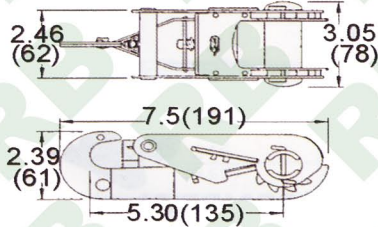

35mm/ 1-1/2"

R1013
1 1/2" Ratchet Buckles, Wide Steel Handle, 35mm
B/S: 3000Kgs/ 6600Lbs

*Specification May Slightly Change Without Notice

Ratchet Buckles

RB

35mm/ 1-1/2"

R1014

1 1/2" Ratchet Buckle, 35mm
B/S: 3000Kgs/ 6000Lbs

35mm/ 1-1/2"

R1021

1 1/2" Wrench Drive Buckle, w/2 Hex Nuts, 35mm
B/S: 3000Kgs/ 6600Lbs

1-4/3"

R1015

1 3/4" Hook End Buckle, 45mm
B/S: 3000Kgs/ 6000Lbs

1-4/3"

R1022