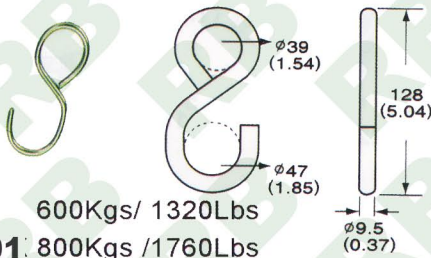

For Towing

Ø22(0.87)

R1039

2" Ratchet Buckle W/Snap Hook, 50mm
Snap Hook With 2 PCs Spacers
B/S: 2,270Kgs/ 5,000Lbs

R1041

2" Ratchet Buckle W/Tab Hook
B/S: 1,300Kgs/ 3,000Lbs

R1040

2" Short Handle W/Snap Hook
B/S: 2,270Kgs/ 5,000Lbs

R1042

2" Wrench Drive
B/S: 4500Kgs/ 9090Lbs

Double Hex(55)

600Kgs/ 1320Lbs

WR1001 800Kgs /1760Lbs
1" S Hook, Stainless

WR1005

1-1/2" S Hook, Stainless
10.5mm B/S:1250Kgs/ 2500Lbs

WR1006