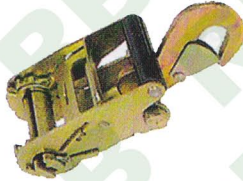

For Towing

Ø22(0.87)

R1039

2" Ratchet Buckle W/Snap Hook, 50mm
Snap Hook With 2 PCs Spacers
B/S: 2,270Kgs/ 5,000Lbs

R1041

2" Ratchet Buckle W/Tab Hook
B/S: 1,300Kgs/ 3,000Lbs

R1040

2" Short Handle W/Snap Hook
B/S: 2,270Kgs/ 5,000Lbs