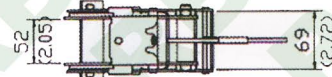

For Towing

Ø22(0.87)

R1039

2" Ratchet Buckle W/Snap Hook, 50mm
Snap Hook With 2 PCs Spacers
B/S: 2,270Kgs/ 5,000Lbs

R1041

2" Ratchet Buckle W/Tab Hook
B/S: 1,300Kgs/ 3,000Lbs

R1040

2" Short Handle W/Snap Hook
B/S: 2,270Kgs/ 5,000Lbs