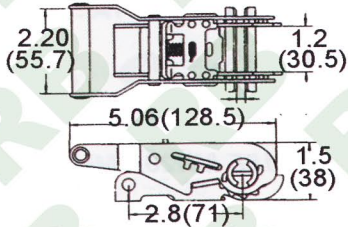

Ratchet Buckles

RB

25mm/1"

R1001
1" Ratchet Buckle, Yellow Chrome, 25mm
B/S: 800Kgs/ 1760Lbs

R1007
1" Ratchet Buckle, Painted, 25mm
B/S: 800Kgs/ 1760Lbs

R1002
1" Ratchet Buckle, 25mm
B/S: 1500Kgs/ 3300Lbs

R1008
1" Ratchet Buckle, Military Green, 25mm
B/S: 1500Kgs/ 3300Lbs

R1003
1" Ratchet Buckle
B/S: 1500Kgs/ 3300Lbs

R1009
1" Ratchet Buckle, 25mm
B/S: 1500Kgs/ 3300Lbs

R1004
1" Ratchet Buckle, Rubber Hand
B/S: 1500Kgs/ 3000Lbs

R1010
1 1/8" Ratchet Buckle, Rubber Hand, 30mm
B/S: 1500Kgs/ 3000Lbs