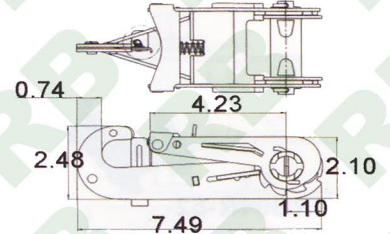

35mm/ 1-1/2"

R1021

1 1/2" Wrench Drive Buckle, w/2 Hex Nuts, 35mm
B/S: 3000Kgs/ 6600Lbs

1-4/3"

R1015

1 3/4" Hook End Buckle, 45mm
B/S: 3000Kgs/ 6000Lbs

1-4/3"

R1022