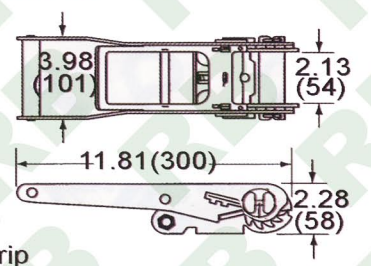

R1026

2" Ratchet Buckles, Round Grip, Double Locks
50mm, B/S: 5000Kgs/ 11000Lbs

R1020

2" Ratchet Buckle, Ergo Type, 50mm
B/S: 5000Kgs/ 11000Lbs

R1027

2" Ratchet Buckle with Extra Long Handle
B/S: 5000Kgs/ 11000Lbs