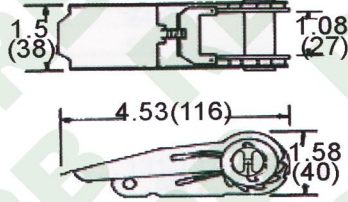

Ratchet Buckles

RB

25mm/1"

R1001
1" Ratchet Buckle, Yellow Chrome, 25mm
B/S: 800Kgs/ 1760Lbs

R1007
1" Ratchet Buckle, Painted, 25mm
B/S: 800Kgs/ 1760Lbs

R1002
1" Ratchet Buckle, 25mm
B/S: 1500Kgs/ 3300Lbs

R1008
1" Ratchet Buckle, Military Green, 25mm
B/S: 1500Kgs/ 3300Lbs