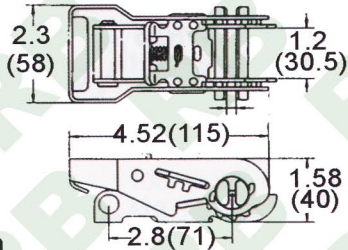

Ratchet Buckles

RB

25mm/1"

R1001
1" Ratchet Buckle, Yellow Chrome, 25mm
B/S: 800Kgs/ 1760Lbs

R1007
1" Ratchet Buckle, Painted, 25mm
B/S: 800Kgs/ 1760Lbs

R1002
1" Ratchet Buckle, 25mm
B/S: 1500Kgs/ 3300Lbs

R1008
1" Ratchet Buckle, Military Green, 25mm
B/S: 1500Kgs/ 3300Lbs

R1003
1" Ratchet Buckle
B/S: 1500Kgs/ 3300Lbs

R1009
1" Ratchet Buckle, 25mm
B/S: 1500Kgs/ 3300Lbs

R1004
1" Ratchet Buckle, Rubber Hand
B/S: 1500Kgs/ 3000Lbs

R1010
1 1/8" Ratchet Buckle, Rubber Hand, 30mm
B/S: 1500Kgs/ 3000Lbs