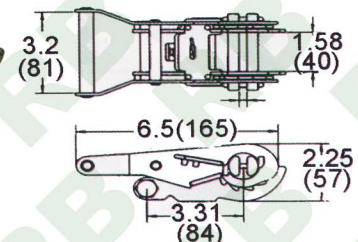

R1005
1" Ratchet Buckle, Rubber Hand, 25mm
B/S: 800Kgs/ 1760Lbs

R1011
W/Rubber Handle
B/S: 1"x3300Lbs

R1012
W/Rubber Handle
B/S: 1"x3300Lbs

35mm/ 1-1/2"

R1006
1 1/2" Ratchet Buckles, Wide Handle, 35mm
B/S: 2000Kgs/ 4400Lbs

35mm/ 1-1/2"

R1013
1 1/2" Ratchet Buckles, Wide Steel Handle, 35mm
B/S: 3000Kgs/ 6600Lbs

*Specification May Slightly Change Without Notice

Ratchet Buckles

RB

35mm/ 1-1/2"

R1014

1 1/2" Ratchet Buckle, 35mm
B/S: 3000Kgs/ 6000Lbs

35mm/ 1-1/2"

R1021

1 1/2" Wrench Drive Buckle, w/2 Hex Nuts, 35mm
B/S: 3000Kgs/ 6600Lbs

1-4/3"

R1015

1 3/4" Hook End Buckle, 45mm
B/S: 3000Kgs/ 6000Lbs

1-4/3"

R1022