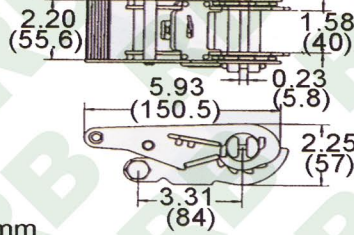

35mm/ 1-1/2"

R1013
1 1/2" Ratchet Buckles, Wide Steel Handle, 35mm
B/S: 3000Kgs/ 6600Lbs

*Specification May Slightly Change Without Notice

Ratchet Buckles

RB

35mm/ 1-1/2"

R1014

1 1/2" Ratchet Buckle, 35mm
B/S: 3000Kgs/ 6000Lbs

35mm/ 1-1/2"

R1021

1 1/2" Wrench Drive Buckle, w/2 Hex Nuts, 35mm
B/S: 3000Kgs/ 6600Lbs

1-4/3"

R1015

1 3/4" Hook End Buckle, 45mm
B/S: 3000Kgs/ 6000Lbs

1-4/3"

R1022