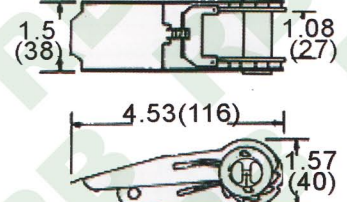

Ratchet Buckles

RB

25mm/1"

R1001
1" Ratchet Buckle, Yellow Chrome, 25mm
B/S: 800Kgs/ 1760Lbs

R1007
1" Ratchet Buckle, Painted, 25mm
B/S: 800Kgs/ 1760Lbs

R1002
1" Ratchet Buckle, 25mm
B/S: 1500Kgs/ 3300Lbs

R1008
1" Ratchet Buckle, Military Green, 25mm
B/S: 1500Kgs/ 3300Lbs