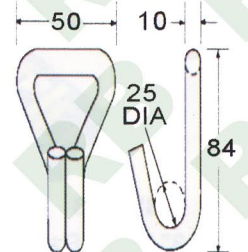

For Towing

Ø22(0.87)

R1039

2" Ratchet Buckle W/Snap Hook, 50mm
Snap Hook With 2 PCs Spacers
B/S: 2,270Kgs/ 5,000Lbs

R1041

2" Ratchet Buckle W/Tab Hook
B/S: 1,300Kgs/ 3,000Lbs

R1040

2" Short Handle W/Snap Hook
B/S: 2,270Kgs/ 5,000Lbs

R1042

2" Wrench Drive
B/S: 4500Kgs/ 9090Lbs

Double Hex(55)

600Kgs/ 1320Lbs

WR1001 800Kgs /1760Lbs
1" S Hook, Stainless

WR1005

1-1/2" S Hook, Stainless
10.5mm B/S:1250Kgs/ 2500Lbs

WR1006

2" S Hook, Stainless
11mm B/S: 1500Kgs/ 3300Lbs

WR1002

1" Double J Hook, Stainless
B/S: 800Kgs/ 1760Lbs

WR1007

1" Double J Hook, Stainless
B/S: 1200Kgs/ 2640Lbs

WR1003

1 1/2" Double J Hook, Stainless
B/S: 1300Kgs/ 2860Lbs

WR1007 50MM/2"

2" Double J Hook, Stainless
B/S:1500Kgs/ 3300Lbs

WR1004

3" Double J Hook
B/S: 2500Kgs/ 5500Lbs

WR1009