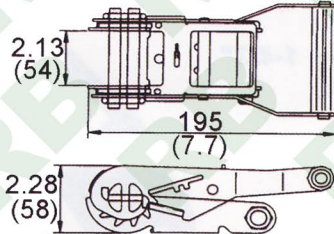

Alum. Grip

Plastic Grip

Ratchet Buckles

RB

NEW & Patented!!!

RB31-52 B/S: 5000Kgs/ 11000Lbs

A

B