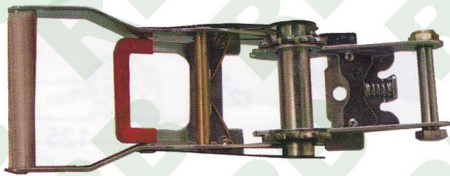

Ratchet Buckles

RB

NEW & Patented!!!

RB31-52 B/S: 5000Kgs/ 11000Lbs