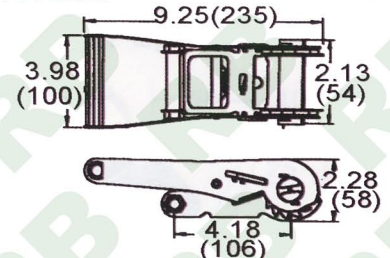

Ratchet Buckles

RB

35mm/ 1-1/2"

R1014

1 1/2" Ratchet Buckle, 35mm
B/S: 3000Kgs/ 6000Lbs

35mm/ 1-1/2"

R1021

1 1/2" Wrench Drive Buckle, w/2 Hex Nuts, 35mm
B/S: 3000Kgs/ 6600Lbs

1-4/3"

R1015

1 3/4" Hook End Buckle, 45mm
B/S: 3000Kgs/ 6000Lbs

1-4/3"

R1022

1-3/4" Hook and With Keeper
B/S: 3000Kgs/ 6000Lbs

2" Ratchet Buckle

R1016

B: Black Finish

R1017

G: Military Green

R1023

M: Steel Grip

R1024

Rubber Grip

R1018

2" Ratchet Buckle, Corrugated Grip, Double Locks
50mm, B/S: 5000Kgs/ 11000Lbs

R1025

2" Ratchet Buckle, Plastic Grip, Double Lock
50mm, B/S: 5000Kgs/ 11000Lbs

R1019

2" Ratchet Buckle, Rubber Grip, Double Locks
50mm, B/S: 5000Kgs/ 11000Lbs

R1026

2" Ratchet Buckles, Round Grip, Double Locks
50mm, B/S: 5000Kgs/ 11000Lbs

R1020

2" Ratchet Buckle, Ergo Type, 50mm
B/S: 5000Kgs/ 11000Lbs

R1027

2" Ratchet Buckle with Extra Long Handle
B/S: 5000Kgs/ 11000Lbs

Alum. Grip

Plastic Grip