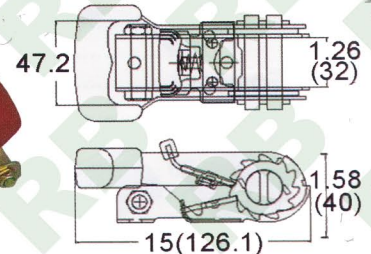

Ratchet Buckles

RB

25mm/1"

R1001
1" Ratchet Buckle, Yellow Chrome, 25mm
B/S: 800Kgs/ 1760Lbs

R1007
1" Ratchet Buckle, Painted, 25mm
B/S: 800Kgs/ 1760Lbs

R1002
1" Ratchet Buckle, 25mm
B/S: 1500Kgs/ 3300Lbs

R1008
1" Ratchet Buckle, Military Green, 25mm
B/S: 1500Kgs/ 3300Lbs

R1003
1" Ratchet Buckle
B/S: 1500Kgs/ 3300Lbs

R1009
1" Ratchet Buckle, 25mm
B/S: 1500Kgs/ 3300Lbs

R1004
1" Ratchet Buckle, Rubber Hand
B/S: 1500Kgs/ 3000Lbs

R1010
1 1/8" Ratchet Buckle, Rubber Hand, 30mm
B/S: 1500Kgs/ 3000Lbs