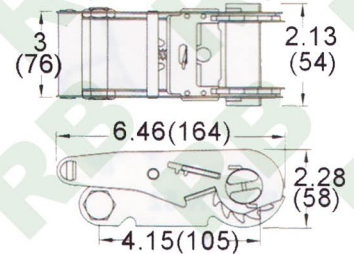

2" Ratchet Buckles Short, 50mm, Round Alum. Grip
B/S: 5000Kgs/ 11000Lbs