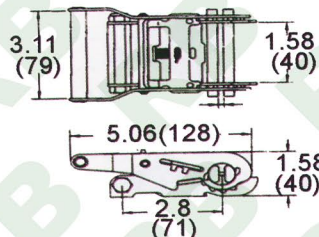

R1005
1" Ratchet Buckle, Rubber Hand, 25mm
B/S: 800Kgs/ 1760Lbs

R1011
W/Rubber Handle
B/S: 1"x3300Lbs

R1012
W/Rubber Handle
B/S: 1"x3300Lbs

35mm/ 1-1/2"

R1006
1 1/2" Ratchet Buckles, Wide Handle, 35mm
B/S: 2000Kgs/ 4400Lbs