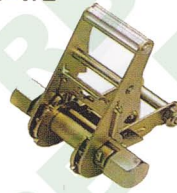

35mm/ 1-1/2"

R1013
1 1/2" Ratchet Buckles, Wide Steel Handle, 35mm
B/S: 3000Kgs/ 6600Lbs

*Specification May Slightly Change Without Notice

Ratchet Buckles

RB

35mm/ 1-1/2"

R1014

1 1/2" Ratchet Buckle, 35mm
B/S: 3000Kgs/ 6000Lbs

35mm/ 1-1/2"

R1021

1 1/2" Wrench Drive Buckle, w/2 Hex Nuts, 35mm
B/S: 3000Kgs/ 6600Lbs

1-4/3"

R1015

1 3/4" Hook End Buckle, 45mm
B/S: 3000Kgs/ 6000Lbs

1-4/3"

R1022