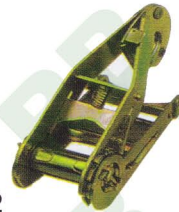

35mm/ 1-1/2"

R1021

1 1/2" Wrench Drive Buckle, w/2 Hex Nuts, 35mm
B/S: 3000Kgs/ 6600Lbs

1-4/3"

R1015

1 3/4" Hook End Buckle, 45mm
B/S: 3000Kgs/ 6000Lbs

1-4/3"

R1022

1-3/4" Hook and With Keeper
B/S: 3000Kgs/ 6000Lbs

2" Ratchet Buckle

R1016

B: Black Finish

R1017

G: Military Green

R1023

M: Steel Grip