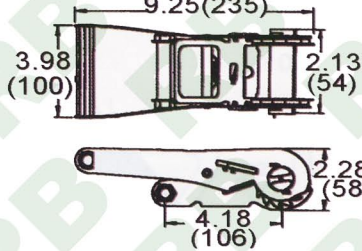

R1022

1-3/4" Hook and With Keeper
B/S: 3000Kgs/ 6000Lbs

2" Ratchet Buckle

R1016

B: Black Finish

R1017

G: Military Green

R1023

M: Steel Grip

R1024

Rubber Grip

R1018

2" Ratchet Buckle, Corrugated Grip, Double Locks
50mm, B/S: 5000Kgs/ 11000Lbs

R1025

2" Ratchet Buckle, Plastic Grip, Double Lock
50mm, B/S: 5000Kgs/ 11000Lbs