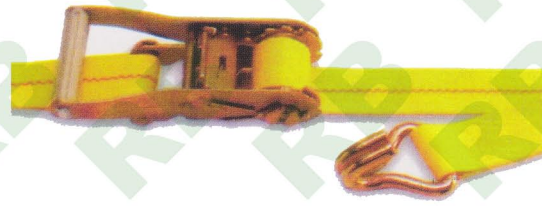

2" Ratchet Straps, Heavy Duty

RB

RT701

RT704

RT702

RT705

RT703

RT706

Description	RT02C-527-W5	
	Assembly Breaking Strength	Working Load Limited
2" Ratchet Straps, w/Black Flat Hook	10,000lbs X 27'8M	3,335lbs/1,515kgs
2" Ratchet Straps, w/Black Flat Hook	10,000lbs X 30'9M	3,335lbs/1,515kgs
2" Ratchet Straps, w/Wire J Hook	10,000lbs X 27'8M	3,335lbs/1,515kgs
2" Ratchet Straps, w/Wire J Hook	10,000lbs X 30'9M	3,335lbs/1,515kgs
2" Ratchet Straps, w/Black Flat Hook	10,000lbs X 27'8M	3,335lbs/1,515kgs
2" Ratchet Straps, w/Black Flat Hook	10,000lbs X 30'9M	3,335lbs/1,515kgs
2" Ratchet Straps, w/Wire J Hook	10,000lbs X 27'8M	3,335lbs/1,515kgs
2" Ratchet Straps, w/Wire J Hook	10,000lbs X 30'9M	3,335lbs/1,515kgs
2" Ratchet Straps, w/Black Flat Hook	10,000lbs X 27'8M	3,335lbs/1,515kgs
2" Ratchet Straps, w/Black Flat Hook	10,000lbs X 30'9M	3,335lbs/1,515kgs
2" Ratchet Straps, w/Wire J Hook	10,000lbs X 27'8M	3,335lbs/1,515kgs
2" Ratchet Straps, w/Wire J Hook	10,000lbs X 30'9M	3,335lbs/1,515kgs

* All ratchet straps are labeled to meet CVSA guideline, DOT regulations & CHP North American recommended standard
Working Load Limited is 1/3 of Breaking Strength.

* All Straps have 12" / 30 cm fixed end as standard, except special order.

1-1/2" / 35 mm Ratchet Strap

Description	Assembly Breaking Strength
1 1/2" Ratchet Strap, w/Wire J Hook	5,000lbs/2,500kgs x 20'6M

RT707

Work Load Limited is 1/3 of Breaking Strength