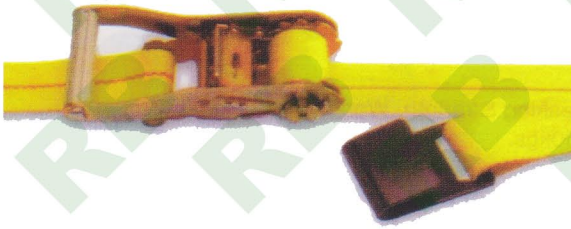

2" Ratchet Straps, Heavy Duty

RB

RT701

RT704

RT702

RT705

RT703

RT706

Description	RT02C-527-W5	
	Assembly Breaking Strength	Working Load Limited
2" Ratchet Straps, w/Black Flat Hook	10,000lbs X 27'8M	3,335lbs/1,515kgs
2" Ratchet Straps, w/Black Flat Hook	10,000lbs X 30'9M	3,335lbs/1,515kgs
2" Ratchet Straps, w/Wire J Hook	10,000lbs X 27'8M	3,335lbs/1,515kgs
2" Ratchet Straps, w/Wire J Hook	10,000lbs X 30'9M	3,335lbs/1,515kgs
2" Ratchet Straps, w/Black Flat Hook	10,000lbs X 27'8M	3,335lbs/1,515kgs
2" Ratchet Straps, w/Black Flat Hook	10,000lbs X 30'9M	3,335lbs/1,515kgs
2" Ratchet Straps, w/Wire J Hook	10,000lbs X 27'8M	3,335lbs/1,515kgs
2" Ratchet Straps, w/Wire J Hook	10,000lbs X 30'9M	3,335lbs/1,515kgs
2" Ratchet Straps, w/Black Flat Hook	10,000lbs X 27'8M	3,335lbs/1,515kgs
2" Ratchet Straps, w/Black Flat Hook	10,000lbs X 30'9M	3,335lbs/1,515kgs
2" Ratchet Straps, w/Wire J Hook	10,000lbs X 27'8M	3,335lbs/1,515kgs
2" Ratchet Straps, w/Wire J Hook	10,000lbs X 30'9M	3,335lbs/1,515kgs

* All ratchet straps are labeled to meet CVSA guideline, DOT regulations & CHP North American recommended standard
Working Load Limited is 1/3 of Breaking Strength.

* All Straps have 12" / 30 cm fixed end as standard, except special order.

1-1/2" / 35 mm Ratchet Strap

Description	Assembly Breaking Strength
1 1/2" Ratchet Strap, w/Wire J Hook	5,000lbs/2,500kgs x 20'6M

RT707

Work Load Limited is 1/3 of Breaking Strength