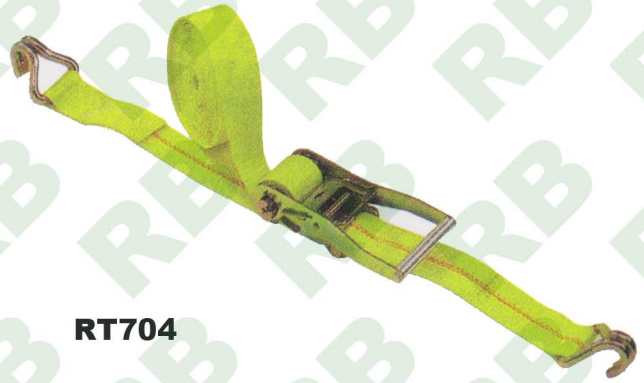

2" Ratchet Straps, Heavy Duty

RB

RT701

RT704

RT702

RT705

RT703

RT706

Description	RT02C-527-W5	
	Assembly Breaking Strength	Working Load Limited
2" Ratchet Straps, w/Black Flat Hook	10,000lbs X 27'8M	3,335lbs/1,515kgs
2" Ratchet Straps, w/Black Flat Hook	10,000lbs X 30'9M	3,335lbs/1,515kgs
2" Ratchet Straps, w/Wire J Hook	10,000lbs X 27'8M	3,335lbs/1,515kgs
2" Ratchet Straps, w/Wire J Hook	10,000lbs X 30'9M	3,335lbs/1,515kgs
2" Ratchet Straps, w/Black Flat Hook	10,000lbs X 27'8M	3,335lbs/1,515kgs
2" Ratchet Straps, w/Black Flat Hook	10,000lbs X 30'9M	3,335lbs/1,515kgs
2" Ratchet Straps, w/Wire J Hook	10,000lbs X 27'8M	3,335lbs/1,515kgs
2" Ratchet Straps, w/Wire J Hook	10,000lbs X 30'9M	3,335lbs/1,515kgs
2" Ratchet Straps, w/Black Flat Hook	10,000lbs X 27'8M	3,335lbs/1,515kgs
2" Ratchet Straps, w/Black Flat Hook	10,000lbs X 30'9M	3,335lbs/1,515kgs
2" Ratchet Straps, w/Wire J Hook	10,000lbs X 27'8M	3,335lbs/1,515kgs
2" Ratchet Straps, w/Wire J Hook	10,000lbs X 30'9M	3,335lbs/1,515kgs

* All ratchet straps are labeled to meet CVSA guideline, DOT regulations & CHP North American recommended standard
Working Load Limited is 1/3 of Breaking Strength.

* All Straps have 12" / 30 cm fixed end as standard, except special order.

1-1/2" / 35 mm Ratchet Strap

Description	Assembly Breaking Strength
1 1/2" Ratchet Strap, w/Wire J Hook	5,000lbs/2,500kgs x 20'6M

RT707

Work Load Limited is 1/3 of Breaking Strength