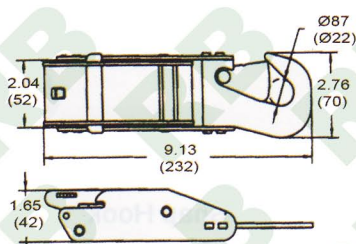

OB032
Overcenter Buckle W/End Hook, 45mm
B/S: 2300Kgs/ 4600Lbs

OB037
2" Overcenter Buckle
B/S: 600 kgs