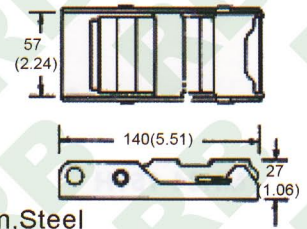

OB010
2" Overcenter Buckle
B/S: 800Kgs/ 1760Lbs

OB005
1 3/4" Full, Stainless, 45mm
B/S: 1360Kgs/ 3000Lbs

OB011
2", Stainless W/Nylon Tube, 50mm
B/S: 800Kgs/ 1760Lbs

OB006
2" Overcenter Buckle, Stainless, 45mm

OB012
2" Overcenter Buckle, Stainless, 45mm
B/S: 1700Kgs/ 3740Lbs

Overcenter Buckles

RB

OB030
2" Overcenter Buckle, 50mm, Steel, For Aircargo
B/S: 2300Kgs/ 5000Lbs

OB035
2" Overcenter Buckle, 50mm, Steel
B/S: 2000Kgs/ 4400Lbs