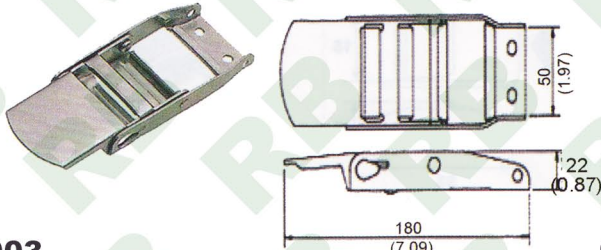

Overcenter Buckles

RB

OB001
1" Paddle Buckle, 25mm
Breaking Strength: 1800Kgs/ 3600Lbs

OB007
1" Overcenter Buckle, Black Coated, 25mm
Breaking Strength: 1500Kgs/ 3300Lbs

OB002
1" Overcenter Buckle, 25mm, Steel
B/S: 1500Kgs/ 3300Lbs

OB008
1" Overcenter Buckle, 25mm, Steel
B/S: 400Kgs/ 880Lbs

OB003
Overcenter Buckle, Stainless, 50mm & 45mm
B/S: 800Kgs/ 1760Lbs

OB009 Short
2" Overcenter Buckle, Steel
B/S: 800Kgs/ 1760Lbs

OB004
2" Overcenter Buckle, Black, 50mm, Steel
B/S: 900Kgs/ 1800Lbs

OB010
2" Overcenter Buckle
B/S: 800Kgs/ 1760Lbs

OB005
1 3/4" Full, Stainless, 45mm
B/S: 1360Kgs/ 3000Lbs

OB011
2", Stainless W/Nylon Tube, 50mm
B/S: 800Kgs/ 1760Lbs

OB006
2" Overcenter Buckle, Stainless, 45mm