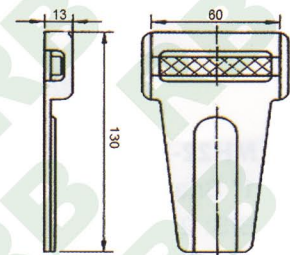

OB031
1 3/4" Overcenter Buckle, 45mm
B/S: 2300Kgs/ 5000Lbs

OB036
1 3/4" Overcenter Buckle - One Piece Type, 45mm
B/S: 2300Kgs/ 5000Lbs

OB032
Overcenter Buckle W/End Hook, 45mm
B/S: 2300Kgs/ 4600Lbs

OB037
2" Overcenter Buckle
B/S: 600 kgs

OB033
1" Paddle Buckle, 25mm
B/S: 450Kgs/ 1000Lbs

OB038
2" Paddle Buckle, 50mm
B/S: 545Kgs/ 1200Lbs

OB034
1" Quick Release Buckle, 25mm
B/S: 600Kgs/1320Lbs

OB039
2" Quick Release Buckle
B/S: 800Kgs/ 1760Lbs