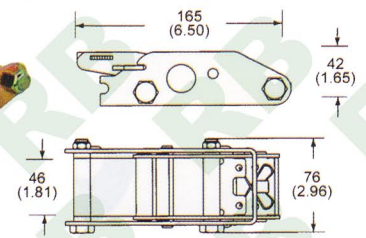

OB036
1 3/4" Overcenter Buckle - One Piece Type, 45mm
B/S: 2300Kgs/ 5000Lbs