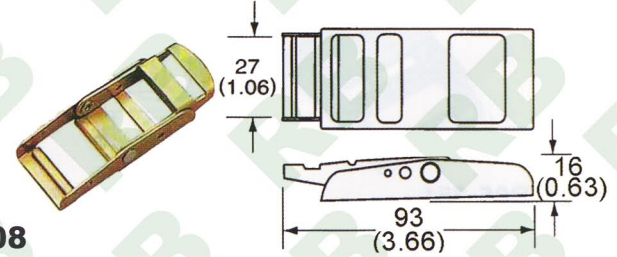

Overcenter Buckles

RB

OB001
1" Paddle Buckle, 25mm
Breaking Strength: 1800Kgs/ 3600Lbs

OB007
1" Overcenter Buckle, Black Coated, 25mm
Breaking Strength: 1500Kgs/ 3300Lbs

OB002
1" Overcenter Buckle, 25mm, Steel
B/S: 1500Kgs/ 3300Lbs

OB008
1" Overcenter Buckle, 25mm, Steel
B/S: 400Kgs/ 880Lbs

OB003
Overcenter Buckle, Stainless, 50mm & 45mm
B/S: 800Kgs/ 1760Lbs

OB009 Short
2" Overcenter Buckle, Steel
B/S: 800Kgs/ 1760Lbs

OB004
2" Overcenter Buckle, Black, 50mm, Steel
B/S: 900Kgs/ 1800Lbs

OB010
2" Overcenter Buckle
B/S: 800Kgs/ 1760Lbs

OB005
1 3/4" Full, Stainless, 45mm
B/S: 1360Kgs/ 3000Lbs

OB011
2", Stainless W/Nylon Tube, 50mm
B/S: 800Kgs/ 1760Lbs

OB006
2" Overcenter Buckle, Stainless, 45mm