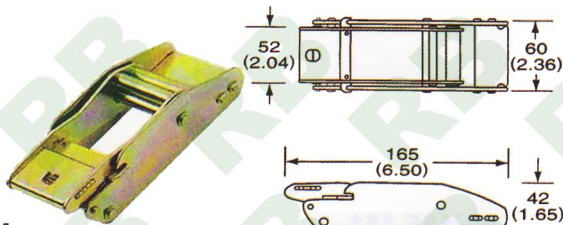

OB010
2" Overcenter Buckle
B/S: 800Kgs/ 1760Lbs

OB005
1 3/4" Full, Stainless, 45mm
B/S: 1360Kgs/ 3000Lbs

OB011
2", Stainless W/Nylon Tube, 50mm
B/S: 800Kgs/ 1760Lbs

OB006
2" Overcenter Buckle, Stainless, 45mm

OB012
2" Overcenter Buckle, Stainless, 45mm
B/S: 1700Kgs/ 3740Lbs

Overcenter Buckles

RB

OB030
2" Overcenter Buckle, 50mm, Steel, For Aircargo
B/S: 2300Kgs/ 5000Lbs

OB035
2" Overcenter Buckle, 50mm, Steel
B/S: 2000Kgs/ 4400Lbs