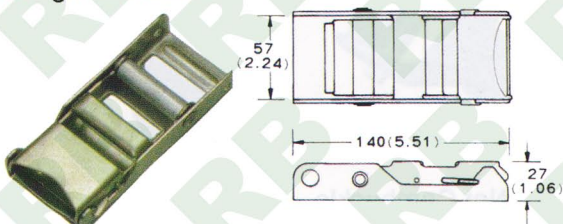

Overcenter Buckles

RB

OB001
1" Paddle Buckle, 25mm
Breaking Strength: 1800Kgs/ 3600Lbs

OB007
1" Overcenter Buckle, Black Coated, 25mm
Breaking Strength: 1500Kgs/ 3300Lbs

OB002
1" Overcenter Buckle, 25mm, Steel
B/S: 1500Kgs/ 3300Lbs

OB008
1" Overcenter Buckle, 25mm, Steel
B/S: 400Kgs/ 880Lbs

OB003
Overcenter Buckle, Stainless, 50mm & 45mm
B/S: 800Kgs/ 1760Lbs

OB009 Short
2" Overcenter Buckle, Steel
B/S: 800Kgs/ 1760Lbs

OB004
2" Overcenter Buckle, Black, 50mm, Steel
B/S: 900Kgs/ 1800Lbs

OB010
2" Overcenter Buckle
B/S: 800Kgs/ 1760Lbs

OB005
1 3/4" Full, Stainless, 45mm
B/S: 1360Kgs/ 3000Lbs

OB011
2", Stainless W/Nylon Tube, 50mm
B/S: 800Kgs/ 1760Lbs

OB006
2" Overcenter Buckle, Stainless, 45mm