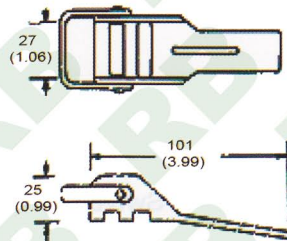

OB038
2" Paddle Buckle, 50mm
B/S: 545Kgs/ 1200Lbs