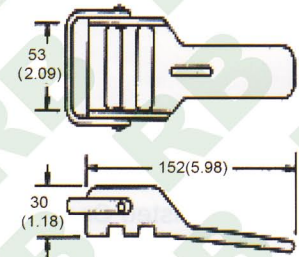

OB034
1" Quick Release Buckle, 25mm
B/S: 600Kgs/1320Lbs