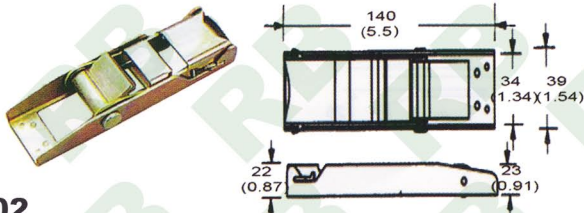

Overcenter Buckles

RB

OB001
1" Paddle Buckle, 25mm
Breaking Strength: 1800Kgs/ 3600Lbs

OB007
1" Overcenter Buckle, Black Coated, 25mm
Breaking Strength: 1500Kgs/ 3300Lbs

OB002
1" Overcenter Buckle, 25mm, Steel
B/S: 1500Kgs/ 3300Lbs

OB008
1" Overcenter Buckle, 25mm, Steel
B/S: 400Kgs/ 880Lbs

OB003
Overcenter Buckle, Stainless, 50mm & 45mm
B/S: 800Kgs/ 1760Lbs

OB009 Short
2" Overcenter Buckle, Steel
B/S: 800Kgs/ 1760Lbs

OB004
2" Overcenter Buckle, Black, 50mm, Steel
B/S: 900Kgs/ 1800Lbs

OB010
2" Overcenter Buckle
B/S: 800Kgs/ 1760Lbs

OB005
1 3/4" Full, Stainless, 45mm
B/S: 1360Kgs/ 3000Lbs

OB011
2", Stainless W/Nylon Tube, 50mm
B/S: 800Kgs/ 1760Lbs

OB006
2" Overcenter Buckle, Stainless, 45mm