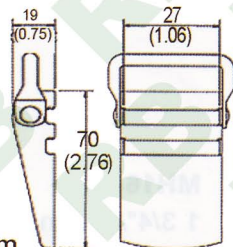

OB034
1" Quick Release Buckle, 25mm
B/S: 600Kgs/1320Lbs