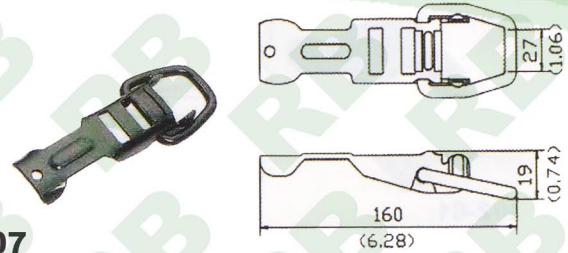

Overcenter Buckles

RB

OB001
1" Paddle Buckle, 25mm
Breaking Strength: 1800Kgs/ 3600Lbs

OB007
1" Overcenter Buckle, Black Coated, 25mm
Breaking Strength: 1500Kgs/ 3300Lbs

OB002
1" Overcenter Buckle, 25mm, Steel
B/S: 1500Kgs/ 3300Lbs

OB008
1" Overcenter Buckle, 25mm, Steel
B/S: 400Kgs/ 880Lbs

OB003
Overcenter Buckle, Stainless, 50mm & 45mm
B/S: 800Kgs/ 1760Lbs

OB009 Short
2" Overcenter Buckle, Steel
B/S: 800Kgs/ 1760Lbs

OB004
2" Overcenter Buckle, Black, 50mm, Steel
B/S: 900Kgs/ 1800Lbs

OB010
2" Overcenter Buckle
B/S: 800Kgs/ 1760Lbs

OB005
1 3/4" Full, Stainless, 45mm
B/S: 1360Kgs/ 3000Lbs

OB011
2", Stainless W/Nylon Tube, 50mm
B/S: 800Kgs/ 1760Lbs

OB006
2" Overcenter Buckle, Stainless, 45mm