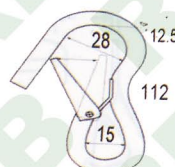

OB031
1 3/4" Overcenter Buckle, 45mm
B/S: 2300Kgs/ 5000Lbs

OB036
1 3/4" Overcenter Buckle - One Piece Type, 45mm
B/S: 2300Kgs/ 5000Lbs

OB032
Overcenter Buckle W/End Hook, 45mm
B/S: 2300Kgs/ 4600Lbs

OB037
2" Overcenter Buckle
B/S: 600 kgs

OB033
1" Paddle Buckle, 25mm
B/S: 450Kgs/ 1000Lbs

OB038
2" Paddle Buckle, 50mm
B/S: 545Kgs/ 1200Lbs

OB034
1" Quick Release Buckle, 25mm
B/S: 600Kgs/1320Lbs

OB039
2" Quick Release Buckle
B/S: 800Kgs/ 1760Lbs

WH030
Wire Hook W/Latch
B/S: 454Kgs/1000Lbs

WH031
Rope Hook W/Latch
B/S: 2000Kgs/ 2200Lbs

WH032
1" Single J Hook, Full PVC Coated
B/S: 800Kgs/ 1760Lbs