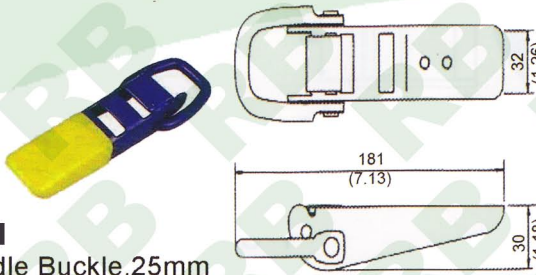

Overcenter Buckles

RB

OB001
1" Paddle Buckle, 25mm
Breaking Strength: 1800Kgs/ 3600Lbs

OB007
1" Overcenter Buckle, Black Coated, 25mm
Breaking Strength: 1500Kgs/ 3300Lbs

OB002
1" Overcenter Buckle, 25mm, Steel
B/S: 1500Kgs/ 3300Lbs

OB008
1" Overcenter Buckle, 25mm, Steel
B/S: 400Kgs/ 880Lbs

OB003
Overcenter Buckle, Stainless, 50mm & 45mm
B/S: 800Kgs/ 1760Lbs

OB009 Short
2" Overcenter Buckle, Steel
B/S: 800Kgs/ 1760Lbs

OB004
2" Overcenter Buckle, Black, 50mm, Steel
B/S: 900Kgs/ 1800Lbs

OB010
2" Overcenter Buckle
B/S: 800Kgs/ 1760Lbs

OB005
1 3/4" Full, Stainless, 45mm
B/S: 1360Kgs/ 3000Lbs

OB011
2", Stainless W/Nylon Tube, 50mm
B/S: 800Kgs/ 1760Lbs

OB006
2" Overcenter Buckle, Stainless, 45mm