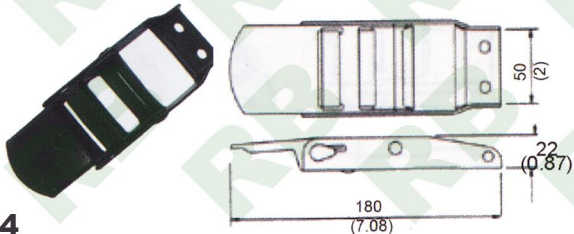

Overcenter Buckles

RB

OB001
1" Paddle Buckle, 25mm
Breaking Strength: 1800Kgs/ 3600Lbs

OB007
1" Overcenter Buckle, Black Coated, 25mm
Breaking Strength: 1500Kgs/ 3300Lbs

OB002
1" Overcenter Buckle, 25mm, Steel
B/S: 1500Kgs/ 3300Lbs

OB008
1" Overcenter Buckle, 25mm, Steel
B/S: 400Kgs/ 880Lbs

OB003
Overcenter Buckle, Stainless, 50mm & 45mm
B/S: 800Kgs/ 1760Lbs

OB009 Short
2" Overcenter Buckle, Steel
B/S: 800Kgs/ 1760Lbs

OB004
2" Overcenter Buckle, Black, 50mm, Steel
B/S: 900Kgs/ 1800Lbs

OB010
2" Overcenter Buckle
B/S: 800Kgs/ 1760Lbs

OB005
1 3/4" Full, Stainless, 45mm
B/S: 1360Kgs/ 3000Lbs

OB011
2", Stainless W/Nylon Tube, 50mm
B/S: 800Kgs/ 1760Lbs

OB006
2" Overcenter Buckle, Stainless, 45mm