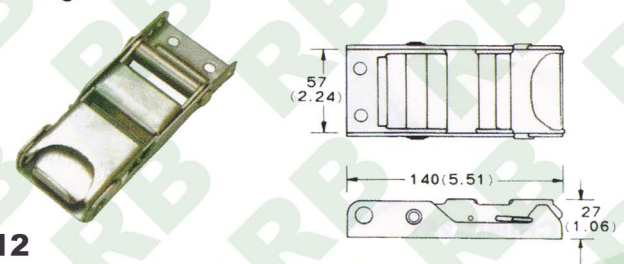

OB010
2" Overcenter Buckle
B/S: 800Kgs/ 1760Lbs

OB005
1 3/4" Full, Stainless, 45mm
B/S: 1360Kgs/ 3000Lbs

OB011
2", Stainless W/Nylon Tube, 50mm
B/S: 800Kgs/ 1760Lbs

OB006
2" Overcenter Buckle, Stainless, 45mm