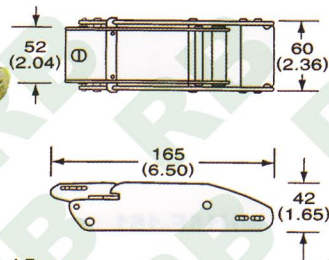

OB010
2" Overcenter Buckle
B/S: 800Kgs/ 1760Lbs

OB005
1 3/4" Full, Stainless, 45mm
B/S: 1360Kgs/ 3000Lbs

OB011
2", Stainless W/Nylon Tube, 50mm
B/S: 800Kgs/ 1760Lbs

OB006
2" Overcenter Buckle, Stainless, 45mm

OB012
2" Overcenter Buckle, Stainless, 45mm
B/S: 1700Kgs/ 3740Lbs

Overcenter Buckles

RB

OB030
2" Overcenter Buckle, 50mm, Steel, For Aircargo
B/S: 2300Kgs/ 5000Lbs

OB035
2" Overcenter Buckle, 50mm, Steel
B/S: 2000Kgs/ 4400Lbs

OB031
1 3/4" Overcenter Buckle, 45mm
B/S: 2300Kgs/ 5000Lbs

OB036
1 3/4" Overcenter Buckle - One Piece Type, 45mm
B/S: 2300Kgs/ 5000Lbs

OB032
Overcenter Buckle W/End Hook, 45mm
B/S: 2300Kgs/ 4600Lbs

OB037
2" Overcenter Buckle
B/S: 600 kgs