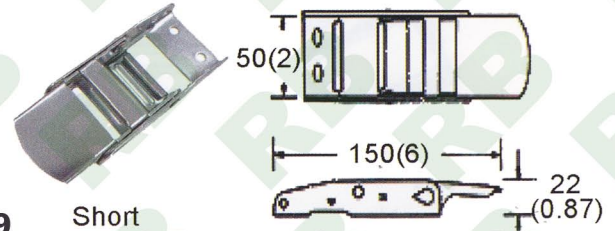

Overcenter Buckles

RB

OB001
1" Paddle Buckle, 25mm
Breaking Strength: 1800Kgs/ 3600Lbs

OB007
1" Overcenter Buckle, Black Coated, 25mm
Breaking Strength: 1500Kgs/ 3300Lbs

OB002
1" Overcenter Buckle, 25mm, Steel
B/S: 1500Kgs/ 3300Lbs

OB008
1" Overcenter Buckle, 25mm, Steel
B/S: 400Kgs/ 880Lbs

OB003
Overcenter Buckle, Stainless, 50mm & 45mm
B/S: 800Kgs/ 1760Lbs

OB009 Short
2" Overcenter Buckle, Steel
B/S: 800Kgs/ 1760Lbs

OB004
2" Overcenter Buckle, Black, 50mm, Steel
B/S: 900Kgs/ 1800Lbs