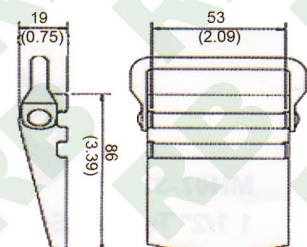

OB033
1" Paddle Buckle, 25mm
B/S: 450Kgs/ 1000Lbs

OB038
2" Paddle Buckle, 50mm
B/S: 545Kgs/ 1200Lbs

OB034
1" Quick Release Buckle, 25mm
B/S: 600Kgs/1320Lbs

OB039
2" Quick Release Buckle
B/S: 800Kgs/ 1760Lbs