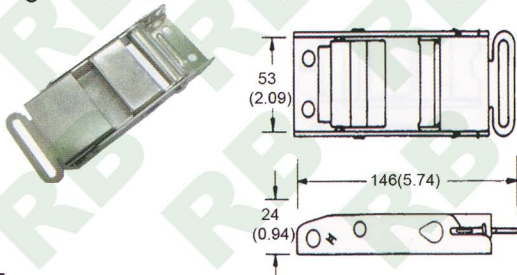

Overcenter Buckles

RB

OB001
1" Paddle Buckle, 25mm
Breaking Strength: 1800Kgs/ 3600Lbs

OB007
1" Overcenter Buckle, Black Coated, 25mm
Breaking Strength: 1500Kgs/ 3300Lbs

OB002
1" Overcenter Buckle, 25mm, Steel
B/S: 1500Kgs/ 3300Lbs

OB008
1" Overcenter Buckle, 25mm, Steel
B/S: 400Kgs/ 880Lbs

OB003
Overcenter Buckle, Stainless, 50mm & 45mm
B/S: 800Kgs/ 1760Lbs

OB009 Short
2" Overcenter Buckle, Steel
B/S: 800Kgs/ 1760Lbs

OB004
2" Overcenter Buckle, Black, 50mm, Steel
B/S: 900Kgs/ 1800Lbs

OB010
2" Overcenter Buckle
B/S: 800Kgs/ 1760Lbs

OB005
1 3/4" Full, Stainless, 45mm
B/S: 1360Kgs/ 3000Lbs

OB011
2", Stainless W/Nylon Tube, 50mm
B/S: 800Kgs/ 1760Lbs

OB006
2" Overcenter Buckle, Stainless, 45mm