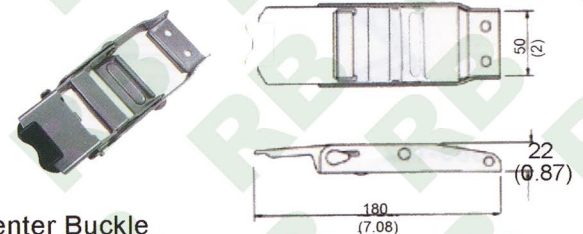

OB008
1" Overcenter Buckle, 25mm, Steel
B/S: 400Kgs/ 880Lbs

OB003
Overcenter Buckle, Stainless, 50mm & 45mm
B/S: 800Kgs/ 1760Lbs

OB009 Short
2" Overcenter Buckle, Steel
B/S: 800Kgs/ 1760Lbs

OB004
2" Overcenter Buckle, Black, 50mm, Steel
B/S: 900Kgs/ 1800Lbs

OB010
2" Overcenter Buckle
B/S: 800Kgs/ 1760Lbs

OB005
1 3/4" Full, Stainless, 45mm
B/S: 1360Kgs/ 3000Lbs

OB011
2", Stainless W/Nylon Tube, 50mm
B/S: 800Kgs/ 1760Lbs

OB006
2" Overcenter Buckle, Stainless, 45mm