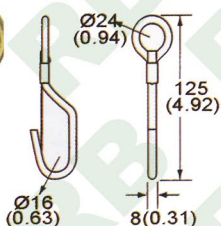

OB031
1 3/4" Overcenter Buckle, 45mm
B/S: 2300Kgs/ 5000Lbs

OB036
1 3/4" Overcenter Buckle - One Piece Type, 45mm
B/S: 2300Kgs/ 5000Lbs

OB032
Overcenter Buckle W/End Hook, 45mm
B/S: 2300Kgs/ 4600Lbs

OB037
2" Overcenter Buckle
B/S: 600 kgs

OB033
1" Paddle Buckle, 25mm
B/S: 450Kgs/ 1000Lbs

OB038
2" Paddle Buckle, 50mm
B/S: 545Kgs/ 1200Lbs

OB034
1" Quick Release Buckle, 25mm
B/S: 600Kgs/1320Lbs

OB039
2" Quick Release Buckle
B/S: 800Kgs/ 1760Lbs

WH030
Wire Hook W/Latch
B/S: 454Kgs/1000Lbs

WH031
Rope Hook W/Latch
B/S: 2000Kgs/ 2200Lbs

WH032
1" Single J Hook, Full PVC Coated
B/S: 800Kgs/ 1760Lbs