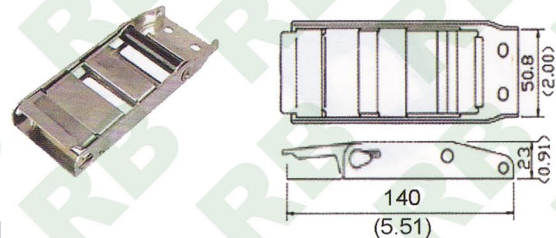

OB008
1" Overcenter Buckle, 25mm, Steel
B/S: 400Kgs/ 880Lbs

OB003
Overcenter Buckle, Stainless, 50mm & 45mm
B/S: 800Kgs/ 1760Lbs

OB009 Short
2" Overcenter Buckle, Steel
B/S: 800Kgs/ 1760Lbs

OB004
2" Overcenter Buckle, Black, 50mm, Steel
B/S: 900Kgs/ 1800Lbs

OB010
2" Overcenter Buckle
B/S: 800Kgs/ 1760Lbs

OB005
1 3/4" Full, Stainless, 45mm
B/S: 1360Kgs/ 3000Lbs

OB011
2", Stainless W/Nylon Tube, 50mm
B/S: 800Kgs/ 1760Lbs

OB006
2" Overcenter Buckle, Stainless, 45mm