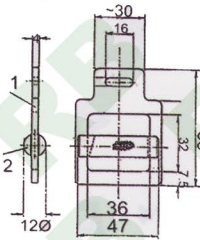

Military Ratchet Buckle & Hooks

RB

SB001

2" Slide Buckle W/Sheet Metal
B.S.: 600Kgs/ 1320Lbs

SB003

1" Slide Buckle W/Sheet Metal
B.S.: 350Kgs/ 770Lbs

SB002

1 1/2" Slide Buckle, 45mm
B.S.: 600Kgs/ 1320Lbs

SB004

Slide Buckle, 2" W/Knurled Bar
B.S.: 500Kgs/ 1100Lbs

SB005

Knurled Slide Buckle, 2" W/Round Bar
B.S.: 500Kgs/ 1100Lbs

J Hook

TC001

TC002

Military Ratchet Buckle