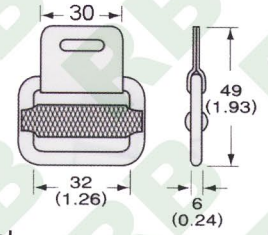

Military Ratchet Buckle & Hooks

RB

SB001

2" Slide Buckle W/Sheet Metal
B.S.: 600Kgs/ 1320Lbs

SB003

1" Slide Buckle W/Sheet Metal
B.S.: 350Kgs/ 770Lbs

SB002

1 1/2" Slide Buckle, 45mm
B.S.: 600Kgs/ 1320Lbs

SB004

Slide Buckle, 2" W/Knurled Bar
B.S.: 500Kgs/ 1100Lbs

SB005

Knurled Slide Buckle, 2" W/Round Bar
B.S.: 500Kgs/ 1100Lbs

J Hook

TC001

TC002

Military Ratchet Buckle