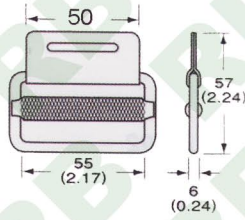

Military Ratchet Buckle & Hooks

RB

SB001

2" Slide Buckle W/Sheet Metal
B.S.: 600Kgs/ 1320Lbs

SB003

1" Slide Buckle W/Sheet Metal
B.S.: 350Kgs/ 770Lbs

SB002

1 1/2" Slide Buckle, 45mm
B.S.: 600Kgs/ 1320Lbs

SB004

Slide Buckle, 2" W/Knurled Bar
B.S.: 500Kgs/ 1100Lbs

SB005

Knurled Slide Buckle, 2" W/Round Bar
B.S.: 500Kgs/ 1100Lbs

J Hook

TC001

TC002

Military Ratchet Buckle