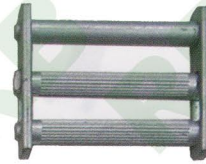

Military Ratchet Buckle & Hooks

RB

SB001

2" Slide Buckle W/Sheet Metal
B.S.: 600Kgs/ 1320Lbs

SB003

1" Slide Buckle W/Sheet Metal
B.S.: 350Kgs/ 770Lbs

SB002

1 1/2" Slide Buckle, 45mm
B.S.: 600Kgs/ 1320Lbs

SB004

Slide Buckle, 2" W/Knurled Bar
B.S.: 500Kgs/ 1100Lbs

SB005

Knurled Slide Buckle, 2" W/Round Bar
B.S.: 500Kgs/ 1100Lbs

J Hook

TC001

TC002

Military Ratchet Buckle