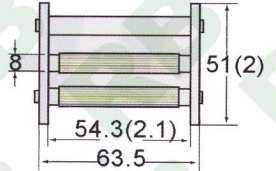

Military Ratchet Buckle & Hooks

RB

SB001

2" Slide Buckle W/Sheet Metal
B.S.: 600Kgs/ 1320Lbs

SB003

1" Slide Buckle W/Sheet Metal
B.S.: 350Kgs/ 770Lbs

SB002

1 1/2" Slide Buckle, 45mm
B.S.: 600Kgs/ 1320Lbs

SB004

Slide Buckle, 2" W/Knurled Bar
B.S.: 500Kgs/ 1100Lbs

SB005

Knurled Slide Buckle, 2" W/Round Bar
B.S.: 500Kgs/ 1100Lbs

J Hook

TC001

TC002

Military Ratchet Buckle