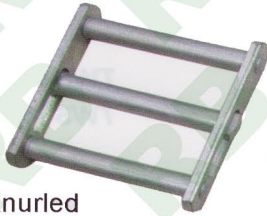

Military Ratchet Buckle & Hooks

RB

SB001

2" Slide Buckle W/Sheet Metal
B.S.: 600Kgs/ 1320Lbs

SB003

1" Slide Buckle W/Sheet Metal
B.S.: 350Kgs/ 770Lbs

SB002

1 1/2" Slide Buckle, 45mm
B.S.: 600Kgs/ 1320Lbs

SB004

Slide Buckle, 2" W/Knurled Bar
B.S.: 500Kgs/ 1100Lbs

SB005

Knurled Slide Buckle, 2" W/Round Bar
B.S.: 500Kgs/ 1100Lbs

J Hook

TC001

TC002

Military Ratchet Buckle