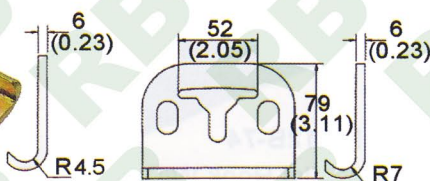

FS003
2" Snap Hook
B/S: 2700 kgs/5000 lbs

FS010
Snap Hook, 45mm
B/S: 2700 kgs/5400 lbs

FS004
3" Snap Hook, Military Green
B/S: 9000 kgs/20000 lbs

FS006
4" Snap Hook, 6mm
B/S: 9000 kgs/20000 lbs

FS011
1" Snap Hook
For Baby Seat Belt

FS005
2" Flat Butterfly Fitting
B/S: 680 kgs/1500 lbs

FS012
2" F Hook
B/S: 1000 kgs/2200 lbs

FS007
2" Grab Hook
B/S: 5,000kgs/11,000lbs

2" Grab Hook
B/S: 5,000kgs/11,000lbs

FS013
Flat Hook
B/S: 3500 kgs/7700 lbs