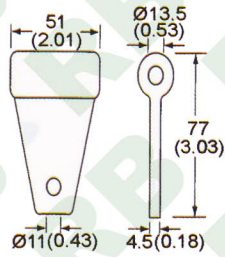

Flat & Snap Hooks

RB

FS001
Tab Hook
B/S: 1000 kgs/2200 lbs

FS008
Luggage Steel Hook, Full coated
B/S: 200 kgs/440 lbs

FS002
2" Snap Hook W/Spacers
B/S: 3000 kgs/6600 lbs

FS009
2" Snap Hook
B/S: 2300 kgs/5000 lbs

FS003
2" Snap Hook
B/S: 2700 kgs/5000 lbs

FS010
Snap Hook, 45mm
B/S: 2700 kgs/5400 lbs

FS004
3" Snap Hook, Military Green
B/S: 9000 kgs/20000 lbs

FS006
4" Snap Hook, 6mm
B/S: 9000 kgs/20000 lbs

FS011
1" Snap Hook
For Baby Seat Belt

FS005
2" Flat Butterfly Fitting
B/S: 680 kgs/1500 lbs

FS012
2" F Hook
B/S: 1000 kgs/2200 lbs

FS007
2" Grab Hook
B/S: 5,000kgs/11,000lbs

2" Grab Hook
B/S: 5,000kgs/11,000lbs

FS013
Flat Hook
B/S: 3500 kgs/7700 lbs