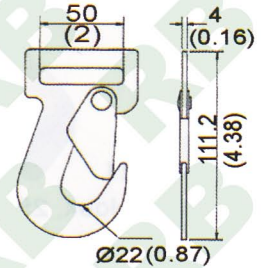

Flat & Snap Hooks

RB

FS001
Tab Hook
B/S: 1000 kgs/2200 lbs

FS008
Luggage Steel Hook, Full coated
B/S: 200 kgs/440 lbs

FS002
2" Snap Hook W/Spacers
B/S: 3000 kgs/6600 lbs

FS009
2" Snap Hook
B/S: 2300 kgs/5000 lbs

FS003
2" Snap Hook
B/S: 2700 kgs/5000 lbs

FS010
Snap Hook, 45mm
B/S: 2700 kgs/5400 lbs

FS004
3" Snap Hook, Military Green
B/S: 9000 kgs/20000 lbs

FS006
4" Snap Hook, 6mm
B/S: 9000 kgs/20000 lbs

FS011
1" Snap Hook
For Baby Seat Belt

FS005
2" Flat Butterfly Fitting
B/S: 680 kgs/1500 lbs

FS012
2" F Hook
B/S: 1000 kgs/2200 lbs

FS007
2" Grab Hook
B/S: 5,000kgs/11,000lbs

2" Grab Hook
B/S: 5,000kgs/11,000lbs

FS013
Flat Hook
B/S: 3500 kgs/7700 lbs