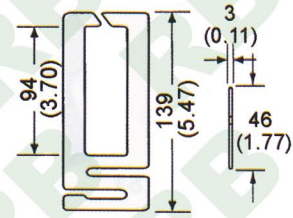

Flat & Snap Hooks

RB

FS001
Tab Hook
B/S: 1000 kgs/2200 lbs

FS008
Luggage Steel Hook, Full coated
B/S: 200 kgs/440 lbs

FS002
2" Snap Hook W/Spacers
B/S: 3000 kgs/6600 lbs

FS009
2" Snap Hook
B/S: 2300 kgs/5000 lbs

FS003
2" Snap Hook
B/S: 2700 kgs/5000 lbs

FS010
Snap Hook, 45mm
B/S: 2700 kgs/5400 lbs

FS004
3" Snap Hook, Military Green
B/S: 9000 kgs/20000 lbs

FS006
4" Snap Hook, 6mm
B/S: 9000 kgs/20000 lbs

FS011
1" Snap Hook
For Baby Seat Belt

FS005
2" Flat Butterfly Fitting
B/S: 680 kgs/1500 lbs

FS012
2" F Hook
B/S: 1000 kgs/2200 lbs

FS007
2" Grab Hook
B/S: 5,000kgs/11,000lbs

2" Grab Hook
B/S: 5,000kgs/11,000lbs

FS013
Flat Hook
B/S: 3500 kgs/7700 lbs