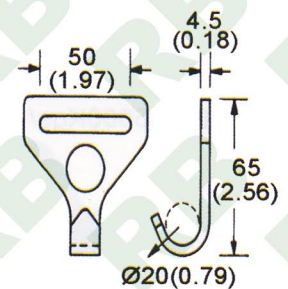

FS003
2" Snap Hook
B/S: 2700 kgs/5000 lbs

FS010
Snap Hook, 45mm
B/S: 2700 kgs/5400 lbs

FS004
3" Snap Hook, Military Green
B/S: 9000 kgs/20000 lbs

FS006
4" Snap Hook, 6mm
B/S: 9000 kgs/20000 lbs

FS011
1" Snap Hook
For Baby Seat Belt

FS005
2" Flat Butterfly Fitting
B/S: 680 kgs/1500 lbs

FS012
2" F Hook
B/S: 1000 kgs/2200 lbs

FS007
2" Grab Hook
B/S: 5,000kgs/11,000lbs

2" Grab Hook
B/S: 5,000kgs/11,000lbs

FS013
Flat Hook
B/S: 3500 kgs/7700 lbs