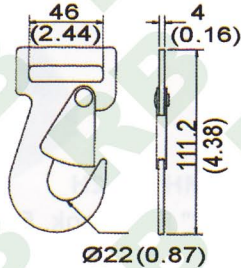

Flat & Snap Hooks

RB

FS001
Tab Hook
B/S: 1000 kgs/2200 lbs

FS008
Luggage Steel Hook, Full coated
B/S: 200 kgs/440 lbs

FS002
2" Snap Hook W/Spacers
B/S: 3000 kgs/6600 lbs

FS009
2" Snap Hook
B/S: 2300 kgs/5000 lbs

FS003
2" Snap Hook
B/S: 2700 kgs/5000 lbs

FS010
Snap Hook, 45mm
B/S: 2700 kgs/5400 lbs

FS004
3" Snap Hook, Military Green
B/S: 9000 kgs/20000 lbs

FS006
4" Snap Hook, 6mm
B/S: 9000 kgs/20000 lbs

FS011
1" Snap Hook
For Baby Seat Belt

FS005
2" Flat Butterfly Fitting
B/S: 680 kgs/1500 lbs

FS012
2" F Hook
B/S: 1000 kgs/2200 lbs

FS007
2" Grab Hook
B/S: 5,000kgs/11,000lbs

2" Grab Hook
B/S: 5,000kgs/11,000lbs

FS013
Flat Hook
B/S: 3500 kgs/7700 lbs