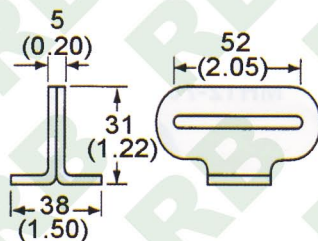

FS003
2" Snap Hook
B/S: 2700 kgs/5000 lbs

FS010
Snap Hook, 45mm
B/S: 2700 kgs/5400 lbs

FS004
3" Snap Hook, Military Green
B/S: 9000 kgs/20000 lbs

FS006
4" Snap Hook, 6mm
B/S: 9000 kgs/20000 lbs

FS011
1" Snap Hook
For Baby Seat Belt

FS005
2" Flat Butterfly Fitting
B/S: 680 kgs/1500 lbs

FS012
2" F Hook
B/S: 1000 kgs/2200 lbs

FS007
2" Grab Hook
B/S: 5,000kgs/11,000lbs

2" Grab Hook
B/S: 5,000kgs/11,000lbs

FS013
Flat Hook
B/S: 3500 kgs/7700 lbs