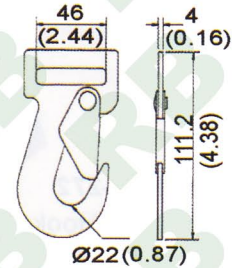

Flat & Snap Hooks

RB

FS001
Tab Hook
B/S: 1000 kgs/2200 lbs

FS008
Luggage Steel Hook, Full coated
B/S: 200 kgs/440 lbs

FS002
2" Snap Hook W/Spacers
B/S: 3000 kgs/6600 lbs

FS009
2" Snap Hook
B/S: 2300 kgs/5000 lbs

FS003
2" Snap Hook
B/S: 2700 kgs/5000 lbs

FS010
Snap Hook, 45mm
B/S: 2700 kgs/5400 lbs

FS004
3" Snap Hook, Military Green
B/S: 9000 kgs/20000 lbs

FS006
4" Snap Hook, 6mm
B/S: 9000 kgs/20000 lbs

FS011
1" Snap Hook
For Baby Seat Belt

FS005
2" Flat Butterfly Fitting
B/S: 680 kgs/1500 lbs

FS012
2" F Hook
B/S: 1000 kgs/2200 lbs

FS007
2" Grab Hook
B/S: 5,000kgs/11,000lbs

2" Grab Hook
B/S: 5,000kgs/11,000lbs

FS013
Flat Hook
B/S: 3500 kgs/7700 lbs