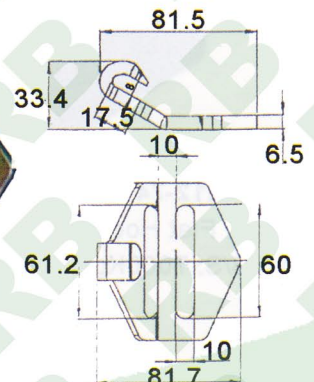

FS003
2" Snap Hook
B/S: 2700 kgs/5000 lbs

FS010
Snap Hook, 45mm
B/S: 2700 kgs/5400 lbs

FS004
3" Snap Hook, Military Green
B/S: 9000 kgs/20000 lbs

FS006
4" Snap Hook, 6mm
B/S: 9000 kgs/20000 lbs

FS011
1" Snap Hook
For Baby Seat Belt

FS005
2" Flat Butterfly Fitting
B/S: 680 kgs/1500 lbs

FS012
2" F Hook
B/S: 1000 kgs/2200 lbs

FS007
2" Grab Hook
B/S: 5,000kgs/11,000lbs

2" Grab Hook
B/S: 5,000kgs/11,000lbs

FS013
Flat Hook
B/S: 3500 kgs/7700 lbs