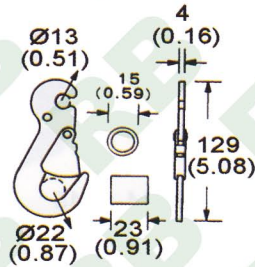

Flat & Snap Hooks

RB

FS001
Tab Hook
B/S: 1000 kgs/2200 lbs

FS008
Luggage Steel Hook, Full coated
B/S: 200 kgs/440 lbs

FS002
2" Snap Hook W/Spacers
B/S: 3000 kgs/6600 lbs

FS009
2" Snap Hook
B/S: 2300 kgs/5000 lbs

FS003
2" Snap Hook
B/S: 2700 kgs/5000 lbs

FS010
Snap Hook, 45mm
B/S: 2700 kgs/5400 lbs

FS004
3" Snap Hook, Military Green
B/S: 9000 kgs/20000 lbs

FS006
4" Snap Hook, 6mm
B/S: 9000 kgs/20000 lbs

FS011
1" Snap Hook
For Baby Seat Belt

FS005
2" Flat Butterfly Fitting
B/S: 680 kgs/1500 lbs

FS012
2" F Hook
B/S: 1000 kgs/2200 lbs

FS007
2" Grab Hook
B/S: 5,000kgs/11,000lbs

2" Grab Hook
B/S: 5,000kgs/11,000lbs

FS013
Flat Hook
B/S: 3500 kgs/7700 lbs