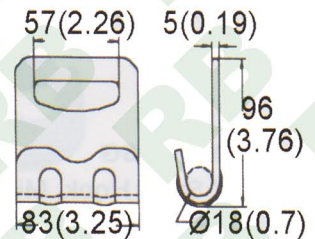

Flat Hooks

RB

FH020

1" Push Button Hook, w/keeper
B/S: 1500Kgs/ 3300Lbs

FH025

1" Gutter Hook, Black, 25mm
B/S: 300Kgs/ 660Lbs

FH021

1" Flat Hook, 25mm
B/S: 1000Kgs/ 2200Lbs

FH026

1 3/4" Flat Hook, 45mm
B/S: 1500Kgs/ 3300Lbs

FH027

2" Flat Hook, 50mm
B/S: 1500Kgs/ 3300Lbs

FH022

2" Flat Hook, 50mm
B/S: 2700Kgs/ 5940Lbs

FH028

2" Flat Hook, 50mm
B/S: 6000Kgs/ 12000Lbs

FH023

2" Flat Hook

2" Flat Hook, W/alum Defender

B/S: 5000Kgs/ 10000Lbs

FH029

3" Flat Hook
W/Alum, Defender

B/S: 7000Kgs/ 15000Lbs

FH024

4" Flat Hook, W/keeper
B/S: 7000Kgs/15400Lbs

FH030

4" Flat Hook W/Defender, Black Finish
B/S: 7000Kgs/ 15400Lbs

*Specification May Slightly Change Without Notice