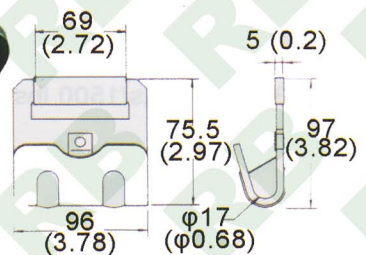

FH026

1 3/4" Flat Hook, 45mm
B/S: 1500Kgs/ 3300Lbs

FH027

2" Flat Hook, 50mm
B/S: 1500Kgs/ 3300Lbs

FH022

2" Flat Hook, 50mm
B/S: 2700Kgs/ 5940Lbs

FH028

2" Flat Hook, 50mm
B/S: 6000Kgs/ 12000Lbs

FH023

2" Flat Hook

2" Flat Hook, W/alum Defender

B/S: 5000Kgs/ 10000Lbs

FH029

3" Flat Hook
W/Alum, Defender

B/S: 7000Kgs/ 15000Lbs

FH024

4" Flat Hook, W/keeper
B/S: 7000Kgs/15400Lbs

FH030

4" Flat Hook W/Defender, Black Finish
B/S: 7000Kgs/ 15400Lbs

*Specification May Slightly Change Without Notice