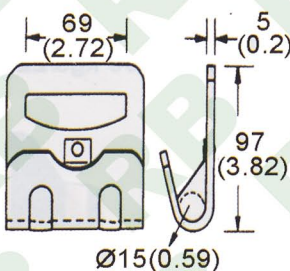

FH026

1 3/4" Flat Hook, 45mm
B/S: 1500Kgs/ 3300Lbs

FH027

2" Flat Hook, 50mm
B/S: 1500Kgs/ 3300Lbs

FH022

2" Flat Hook, 50mm
B/S: 2700Kgs/ 5940Lbs

FH028

2" Flat Hook, 50mm
B/S: 6000Kgs/ 12000Lbs

FH023

2" Flat Hook

2" Flat Hook, W/alum Defender

B/S: 5000Kgs/ 10000Lbs

FH029

3" Flat Hook
W/Alum, Defender

B/S: 7000Kgs/ 15000Lbs

FH024

4" Flat Hook, W/keeper
B/S: 7000Kgs/15400Lbs

FH030

4" Flat Hook W/Defender, Black Finish
B/S: 7000Kgs/ 15400Lbs

*Specification May Slightly Change Without Notice