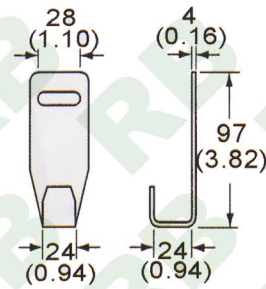

Flat Hooks

RB

FH020

1" Push Button Hook, w/keeper
B/S: 1500Kgs/ 3300Lbs

FH025

1" Gutter Hook, Black, 25mm
B/S: 300Kgs/ 660Lbs

FH021

1" Flat Hook, 25mm
B/S: 1000Kgs/ 2200Lbs

FH026

1 3/4" Flat Hook, 45mm
B/S: 1500Kgs/ 3300Lbs

FH027

2" Flat Hook, 50mm
B/S: 1500Kgs/ 3300Lbs

FH022

2" Flat Hook, 50mm
B/S: 2700Kgs/ 5940Lbs

FH028

2" Flat Hook, 50mm
B/S: 6000Kgs/ 12000Lbs

FH023

2" Flat Hook

2" Flat Hook, W/alum Defender

B/S: 5000Kgs/ 10000Lbs

FH029

3" Flat Hook
W/Alum, Defender

B/S: 7000Kgs/ 15000Lbs

FH024

4" Flat Hook, W/keeper
B/S: 7000Kgs/15400Lbs

FH030

4" Flat Hook W/Defender, Black Finish
B/S: 7000Kgs/ 15400Lbs

*Specification May Slightly Change Without Notice