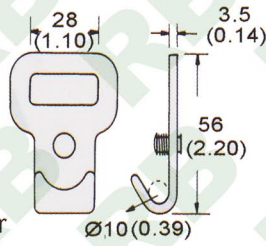

Flat Hooks

RB

FH020

1" Push Button Hook, w/keeper
B/S: 1500Kgs/ 3300Lbs

FH025

1" Gutter Hook, Black, 25mm
B/S: 300Kgs/ 660Lbs

FH021

1" Flat Hook, 25mm
B/S: 1000Kgs/ 2200Lbs

FH026

1 3/4" Flat Hook, 45mm
B/S: 1500Kgs/ 3300Lbs

FH027

2" Flat Hook, 50mm
B/S: 1500Kgs/ 3300Lbs

FH022

2" Flat Hook, 50mm
B/S: 2700Kgs/ 5940Lbs

FH028

2" Flat Hook, 50mm
B/S: 6000Kgs/ 12000Lbs

FH023

2" Flat Hook

2" Flat Hook, W/alum Defender

B/S: 5000Kgs/ 10000Lbs

FH029

3" Flat Hook
W/Alum, Defender

B/S: 7000Kgs/ 15000Lbs

FH024

4" Flat Hook, W/keeper
B/S: 7000Kgs/15400Lbs

FH030

4" Flat Hook W/Defender, Black Finish
B/S: 7000Kgs/ 15400Lbs

*Specification May Slightly Change Without Notice