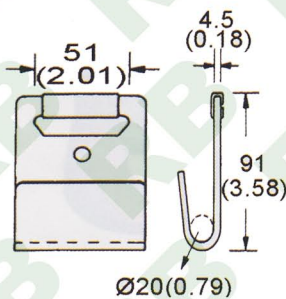

Flat Hooks

RB

FH020

1" Push Button Hook, w/keeper
B/S: 1500Kgs/ 3300Lbs

FH025

1" Gutter Hook, Black, 25mm
B/S: 300Kgs/ 660Lbs

FH021

1" Flat Hook, 25mm
B/S: 1000Kgs/ 2200Lbs

FH026

1 3/4" Flat Hook, 45mm
B/S: 1500Kgs/ 3300Lbs

FH027

2" Flat Hook, 50mm
B/S: 1500Kgs/ 3300Lbs

FH022

2" Flat Hook, 50mm
B/S: 2700Kgs/ 5940Lbs

FH028

2" Flat Hook, 50mm
B/S: 6000Kgs/ 12000Lbs

FH023

2" Flat Hook

2" Flat Hook, W/alum Defender

B/S: 5000Kgs/ 10000Lbs

FH029

3" Flat Hook
W/Alum, Defender

B/S: 7000Kgs/ 15000Lbs

FH024

4" Flat Hook, W/keeper
B/S: 7000Kgs/15400Lbs

FH030

4" Flat Hook W/Defender, Black Finish
B/S: 7000Kgs/ 15400Lbs

*Specification May Slightly Change Without Notice