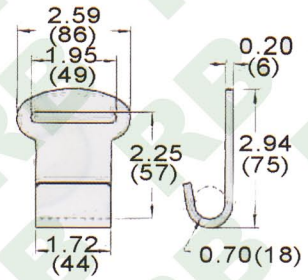

Flat Hooks

RB

FH020

1" Push Button Hook, w/keeper
B/S: 1500Kgs/ 3300Lbs

FH025

1" Gutter Hook, Black, 25mm
B/S: 300Kgs/ 660Lbs

FH021

1" Flat Hook, 25mm
B/S: 1000Kgs/ 2200Lbs

FH026

1 3/4" Flat Hook, 45mm
B/S: 1500Kgs/ 3300Lbs

FH027

2" Flat Hook, 50mm
B/S: 1500Kgs/ 3300Lbs

FH022

2" Flat Hook, 50mm
B/S: 2700Kgs/ 5940Lbs

FH028

2" Flat Hook, 50mm
B/S: 6000Kgs/ 12000Lbs

FH023

2" Flat Hook

2" Flat Hook, W/alum Defender

B/S: 5000Kgs/ 10000Lbs

FH029

3" Flat Hook
W/Alum, Defender

B/S: 7000Kgs/ 15000Lbs

FH024

4" Flat Hook, W/keeper
B/S: 7000Kgs/15400Lbs

FH030

4" Flat Hook W/Defender, Black Finish
B/S: 7000Kgs/ 15400Lbs

*Specification May Slightly Change Without Notice