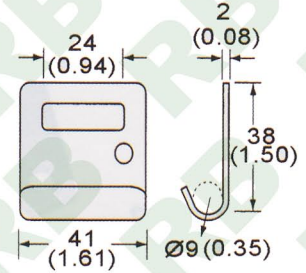

Flat Hooks

RB

FH020

1" Push Button Hook, w/keeper
B/S: 1500Kgs/ 3300Lbs

FH025

1" Gutter Hook, Black, 25mm
B/S: 300Kgs/ 660Lbs

FH021

1" Flat Hook, 25mm
B/S: 1000Kgs/ 2200Lbs

FH026

1 3/4" Flat Hook, 45mm
B/S: 1500Kgs/ 3300Lbs

FH027

2" Flat Hook, 50mm
B/S: 1500Kgs/ 3300Lbs

FH022

2" Flat Hook, 50mm
B/S: 2700Kgs/ 5940Lbs

FH028

2" Flat Hook, 50mm
B/S: 6000Kgs/ 12000Lbs

FH023

2" Flat Hook

2" Flat Hook, W/alum Defender

B/S: 5000Kgs/ 10000Lbs

FH029

3" Flat Hook
W/Alum, Defender

B/S: 7000Kgs/ 15000Lbs

FH024

4" Flat Hook, W/keeper
B/S: 7000Kgs/15400Lbs

FH030

4" Flat Hook W/Defender, Black Finish
B/S: 7000Kgs/ 15400Lbs

*Specification May Slightly Change Without Notice