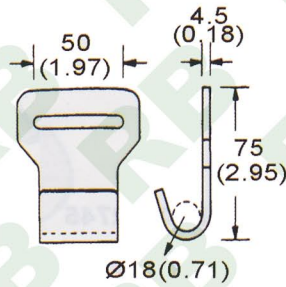

Flat Hooks

RB

FH020

1" Push Button Hook, w/keeper
B/S: 1500Kgs/ 3300Lbs

FH025

1" Gutter Hook, Black, 25mm
B/S: 300Kgs/ 660Lbs

FH021

1" Flat Hook, 25mm
B/S: 1000Kgs/ 2200Lbs

FH026

1 3/4" Flat Hook, 45mm
B/S: 1500Kgs/ 3300Lbs

FH027

2" Flat Hook, 50mm
B/S: 1500Kgs/ 3300Lbs

FH022

2" Flat Hook, 50mm
B/S: 2700Kgs/ 5940Lbs

FH028

2" Flat Hook, 50mm
B/S: 6000Kgs/ 12000Lbs

FH023

2" Flat Hook

2" Flat Hook, W/alum Defender

B/S: 5000Kgs/ 10000Lbs

FH029

3" Flat Hook
W/Alum, Defender

B/S: 7000Kgs/ 15000Lbs

FH024

4" Flat Hook, W/keeper
B/S: 7000Kgs/15400Lbs

FH030

4" Flat Hook W/Defender, Black Finish
B/S: 7000Kgs/ 15400Lbs

*Specification May Slightly Change Without Notice