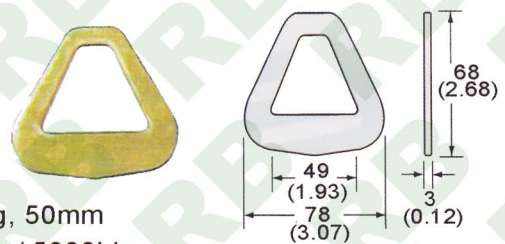

B/S: 350Kgs/ 750Lbs.

MH204

Delta Ring W/Defener

B/S: 2000Kgs/ 4400Lbs

MH212

2" Flat Delta Ring

B/S: 6800Kgs/ 15000Lbs

MH205

2" Delta Ring W/Defender

B/S: 5000Kgs/ 11000Lbs

MH213

2" Delta Ring

B/S: 5000Kgs/ 11000Lbs

MH205

2" Delta Ring

B/S: 5000Kgs/ 11000Lbs

MH214

2" Delta Ring, 50mm

B/S: 2500Kgs/ 5000Lbs

Openable Delta Hook, Heavy Duty

MH206

50mm, B/S: 7,500kgs

MH207

75mm, B/S: 15,000kgs