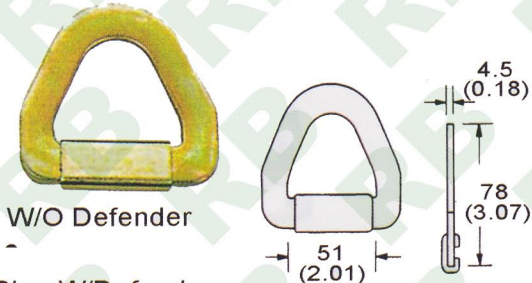

MH202

1" Flat Hook W/keeper

B/S: 600Kgs/ 1320Lbs

MH210

1" Flat Strap End

B/S: 450Kgs/ 1000Lbs

MH211

1" Strap End 90°

B/S: 350Kgs/ 750Lbs.

MH204

Delta Ring W/Defener

B/S: 2000Kgs/ 4400Lbs

MH212

2" Flat Delta Ring

B/S: 6800Kgs/ 15000Lbs

MH205

2" Delta Ring W/Defender

B/S: 5000Kgs/ 11000Lbs

MH213

2" Delta Ring

B/S: 5000Kgs/ 11000Lbs

MH205

2" Delta Ring

B/S: 5000Kgs/ 11000Lbs

MH214

2" Delta Ring, 50mm

B/S: 2500Kgs/ 5000Lbs

Openable Delta Hook, Heavy Duty

MH206

50mm, B/S: 7,500kgs

MH207

75mm, B/S: 15,000kgs