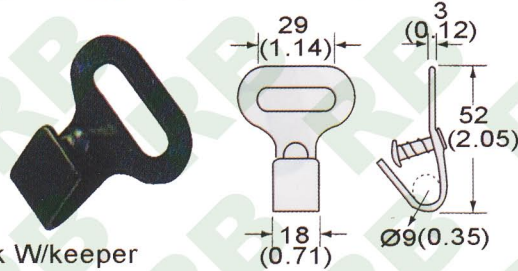

Flat Hooks & Delta Rings

RB

MH201

1" Flat Hook

B/S: 500Kgs/ 1100Lbs

MH209

1" Flat Hook

B/S: 500Kgs/ 1100Lbs

MH202

1" Flat Hook W/keeper

B/S: 600Kgs/ 1320Lbs

MH210

1" Flat Strap End

B/S: 450Kgs/ 1000Lbs

MH211

1" Strap End 90°

B/S: 350Kgs/ 750Lbs.

MH204

Delta Ring W/Defener

B/S: 2000Kgs/ 4400Lbs

MH212

2" Flat Delta Ring

B/S: 6800Kgs/ 15000Lbs

MH205

MH214

2" Delta Ring, 50mm

B/S: 2500Kgs/ 5000Lbs

Openable Delta Hook, Heavy Duty

MH206

50mm, B/S: 7,500kgs

MH207

75mm, B/S: 15,000kgs