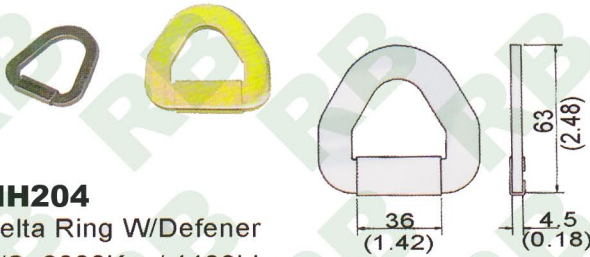

Flat Hooks & Delta Rings

RB

MH201

1" Flat Hook

B/S: 500Kgs/ 1100Lbs

MH209

1" Flat Hook

B/S: 500Kgs/ 1100Lbs

MH202

1" Flat Hook W/keeper

B/S: 600Kgs/ 1320Lbs

MH210

1" Flat Strap End

B/S: 450Kgs/ 1000Lbs

MH211

1" Strap End 90°

B/S: 350Kgs/ 750Lbs.

MH204

Delta Ring W/Defener

B/S: 2000Kgs/ 4400Lbs

MH212

2" Flat Delta Ring

B/S: 6800Kgs/ 15000Lbs

MH205

MH214

2" Delta Ring, 50mm

B/S: 2500Kgs/ 5000Lbs

Openable Delta Hook, Heavy Duty

MH206

50mm, B/S: 7,500kgs

MH207

75mm, B/S: 15,000kgs