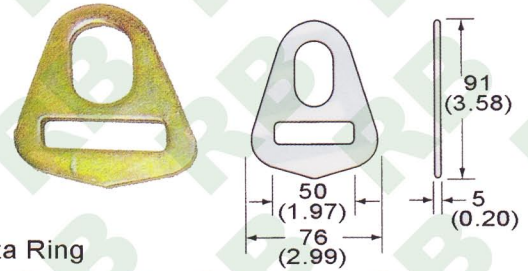

MH202

1" Flat Hook W/keeper

B/S: 600Kgs/ 1320Lbs

MH210

1" Flat Strap End

B/S: 450Kgs/ 1000Lbs

MH211

1" Strap End 90°

B/S: 350Kgs/ 750Lbs.

MH204

Delta Ring W/Defener

B/S: 2000Kgs/ 4400Lbs

MH212

2" Flat Delta Ring

B/S: 6800Kgs/ 15000Lbs

MH205

2" Delta Ring W/Defender

B/S: 5000Kgs/ 11000Lbs

MH213

2" Delta Ring

B/S: 5000Kgs/ 11000Lbs

MH205

2" Delta Ring

B/S: 5000Kgs/ 11000Lbs

MH214

2" Delta Ring, 50mm

B/S: 2500Kgs/ 5000Lbs

Openable Delta Hook, Heavy Duty

MH206

50mm, B/S: 7,500kgs

MH207

75mm, B/S: 15,000kgs