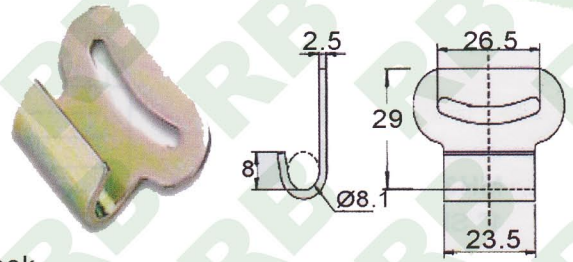

Flat Hooks & Delta Rings

RB

MH201

1" Flat Hook

B/S: 500Kgs/ 1100Lbs

MH209

1" Flat Hook

B/S: 500Kgs/ 1100Lbs

MH202

1" Flat Hook W/keeper

B/S: 600Kgs/ 1320Lbs

MH210

1" Flat Strap End

B/S: 450Kgs/ 1000Lbs

MH211

1" Strap End 90°

B/S: 350Kgs/ 750Lbs.

MH204

Delta Ring W/Defener

B/S: 2000Kgs/ 4400Lbs

MH212

2" Flat Delta Ring

B/S: 6800Kgs/ 15000Lbs

MH205

MH214

2" Delta Ring, 50mm

B/S: 2500Kgs/ 5000Lbs

Openable Delta Hook, Heavy Duty

MH206

50mm, B/S: 7,500kgs

MH207

75mm, B/S: 15,000kgs