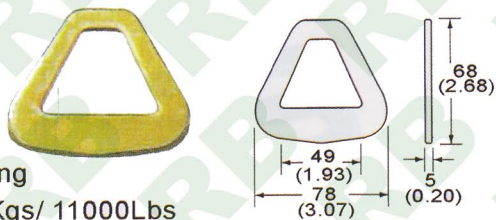

B/S: 350Kgs/ 750Lbs.

MH204

Delta Ring W/Defener

B/S: 2000Kgs/ 4400Lbs

MH212

2" Flat Delta Ring

B/S: 6800Kgs/ 15000Lbs

MH205

2" Delta Ring W/Defender

B/S: 5000Kgs/ 11000Lbs

MH213

2" Delta Ring

B/S: 5000Kgs/ 11000Lbs

MH205

2" Delta Ring

B/S: 5000Kgs/ 11000Lbs

MH214

2" Delta Ring, 50mm

B/S: 2500Kgs/ 5000Lbs

Openable Delta Hook, Heavy Duty

MH206

50mm, B/S: 7,500kgs

MH207

75mm, B/S: 15,000kgs