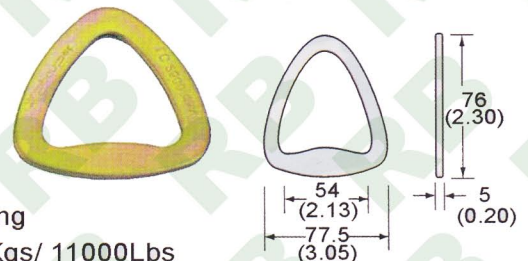

B/S: 350Kgs/ 750Lbs.

MH204

Delta Ring W/Defener

B/S: 2000Kgs/ 4400Lbs

MH212

2" Flat Delta Ring

B/S: 6800Kgs/ 15000Lbs

MH205

2" Delta Ring W/Defender

B/S: 5000Kgs/ 11000Lbs

MH213

2" Delta Ring

B/S: 5000Kgs/ 11000Lbs

MH205

2" Delta Ring

B/S: 5000Kgs/ 11000Lbs

MH214

2" Delta Ring, 50mm

B/S: 2500Kgs/ 5000Lbs

Openable Delta Hook, Heavy Duty

MH206

50mm, B/S: 7,500kgs

MH207

75mm, B/S: 15,000kgs