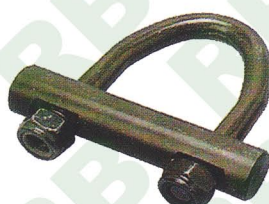

Flat Hooks & Delta Rings

RB

MH201

1" Flat Hook

B/S: 500Kgs/ 1100Lbs

MH209

1" Flat Hook

B/S: 500Kgs/ 1100Lbs

MH202

1" Flat Hook W/keeper

B/S: 600Kgs/ 1320Lbs

MH210

1" Flat Strap End

B/S: 450Kgs/ 1000Lbs

MH211

1" Strap End 90°

2" Delta Ring W/Defender

B/S: 5000Kgs/ 11000Lbs

MH213

2" Delta Ring

B/S: 5000Kgs/ 11000Lbs

MH205

2" Delta Ring

B/S: 5000Kgs/ 11000Lbs

MH214

2" Delta Ring, 50mm

B/S: 2500Kgs/ 5000Lbs

Openable Delta Hook, Heavy Duty

MH206

50mm, B/S: 7,500kgs

MH207

75mm, B/S: 15,000kgs