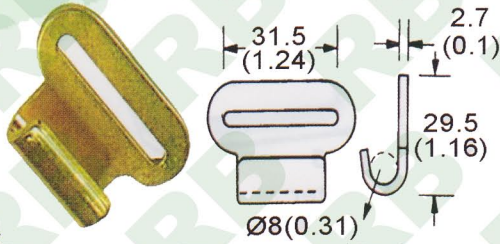

Flat Hooks & Delta Rings

RB

MH201

1" Flat Hook

B/S: 500Kgs/ 1100Lbs

MH209

1" Flat Hook

B/S: 500Kgs/ 1100Lbs

MH202

1" Flat Hook W/keeper

B/S: 600Kgs/ 1320Lbs

MH210

1" Flat Strap End

B/S: 450Kgs/ 1000Lbs

MH211

1" Strap End 90°

B/S: 350Kgs/ 750Lbs.

MH204

Delta Ring W/Defener

B/S: 2000Kgs/ 4400Lbs

MH212

2" Flat Delta Ring

B/S: 6800Kgs/ 15000Lbs

MH205

MH214

2" Delta Ring, 50mm

B/S: 2500Kgs/ 5000Lbs

Openable Delta Hook, Heavy Duty

MH206

50mm, B/S: 7,500kgs

MH207

75mm, B/S: 15,000kgs