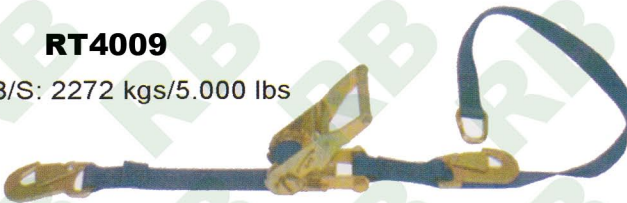

RT4002

Axle Strap
2"x24"&36" - 10,000lbs
3300lbs SWL

RT4003

Tie-Back Strap
B/S: 5000 lbs

RT4004

24"&36" Axle Strap With D-Ring
B/S: 2300Kgs/5000Lbs

RT4005

Deluxe Axle Strap
10,000 lbs

RT4006

2"x7'-5000lbs/2500kgs
1600lbs SWL

RT4007

B/S: 5000Lbs

RT4008

2"x7'-5000lbs
1650 lbs SWL

RT4009

B/S: 2272 kgs/5.000 lbs

RT4011

Car Tiedown Strap
4500kgs/10000lbs

RT4010

Car Tie Down Straps
B/S:5000Kgs/10000Lbs

Window Net For Race Car

RT4013

RT4012

Color: Red, Bule, Yellow, Black, Other Color Is Available On Request With Qty 3000 PCs Each.