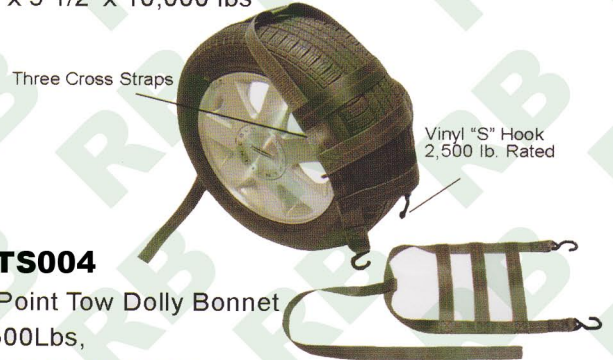

Car Tiedown Straps

RB

Wheel Basket & Bonnets

All Webbing are 2" 12000 lbs before sewing.

For American Market

WTS001
Three Cross Straps, With Snap Hook
Fit Tire Size 14" - 15"

WTS003
With RB02 Ratchet Buckle
Cambuckle, Snap Hooks

WTS005
2" x 5 1/2' x 10000 lbs

WTS007
Ratchet & Direct Snap
2" X 5 1/2' 10,000 lbs
With Ratchet + Snap Hook MH33 + WH06 J Hook

WTS009
2" & 3" X 5 1/2' X 10,000 LBS
With Cambuckle + WH06S J Hook

All products are in a clamshell or A Shrink Polybag Wrapped.

Ratchet & Direct Snap

Diameter Adjuster

WTS002
With Ratchet + MH04 Snap Hook
2" x 5 1/2' x 10,000 lbs

WTS004
3 Point Tow Dolly Bonnet
2500Lbs,
W/2PCs WH02F S Hook

WTS006
With Ratchet + Cambuck + E Fittings
2" X 5 1/2' X 10,000 lbs

WTS008
Ratchet & Direct Snap
2" & 3" X 5 1/2' X 10,000 lbs
With Ratchet & Cambuckle + WH06 J Hook.

WTS010

Car Tiedown Straps

RB

RT4001

Axle Straps, W/Abrasive Sleeve
B/S:10000lbs
SWL:3300lbs
Length:24",36"