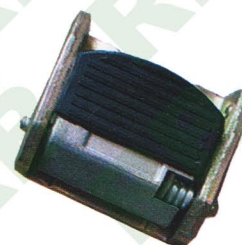

CB013
2" Cambuckle, 50mm, w/Cam
B.S.: 1200Kgs/ 2400Lbs

CB014
2"x2500Lbs W/Rubber