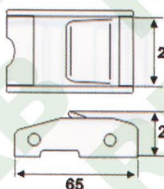

CB012
2" Cambuckle, 50mm
B.S.: 700Kgs/ 1540Lbs

CB015
1"x1500Lbs W/Rubber