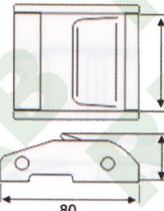

CB009
3/4" Cambuckle, 18mm
B.S.: 150Kgs/ 300Lbs

CB012
2" Cambuckle, 50mm
B.S.: 700Kgs/ 1540Lbs