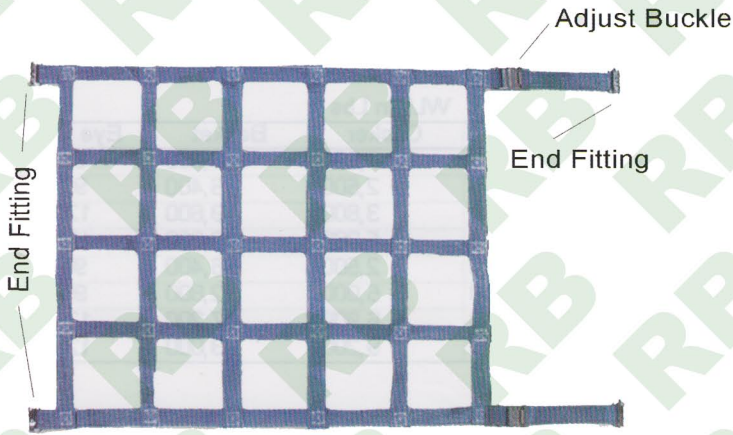

Belt Cargo Nets

RB

BCN001

Custom Size Is Available .

Hardware For Cargo Nets.

Pan Guide nets are made of FLAT 2" WEBBING, which gives a smooth and gentle handling to delicate goods.

P/N:	Size:	Mesh Size:	RatedCapacity W.L.L:
BCN002	10Ft x 10Ft (3.0 x 3.0m)	4"	2T/5000lbs
BCN003	12Ft x 12Ft (3.6 x 3.6m)	4"	3T/6600lbs

Cargo Nets

BCN004

Pre-Slung Cargo

BCN005

Cargo Net For Truck

CN001 Cargo Net For Truck

2Mx3M~3.5Mx8M, Mesh 2mm, 2.5mm, 3mm

***Custom Size is Available**